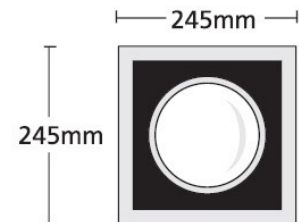

- Recessed led downlight for indoors use
- from die cast aluminum body
- with decorative internal frame from pressed steel fixed
- with incorporated 1 COB LED from Tridonic ACTO (Austria) LM70, CRI>80
- in 3000-4000-6500 Kelvin
- with high performance aluminum reflector available beam angles 60°-90°
- on/off
- or upon request step dimmable push button

NET LUMEN OUTPUT FROM THE FITTING

33269 22.7W | 3000 KELVIN | 2040 LUMEN | 91lm/W

33270 22.7W | 4000 KELVIN | 2140 LUMEN | 94lm/W

33271 22.7W | 6500 KELVIN | 2160 LUMEN | 95lm/W

TRIDONIC

- Small colour tolerance MacAdam 4
- Nominal life-time 30,000 h (L70/B50)
- 3-year guarantee