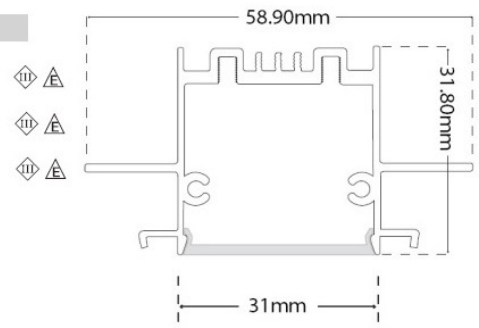

01 Βαμμένα με Πολυεστερική Ηλεκτροστατική Βαφή
Painted with Polyester Electrostatic Powder

*Η τεχνολογία των LED είναι σε διαρκή εξέλιξη οπότε πριν παραγγείλετε, παρακαλούμε επιβεβαιώστε πιο LED είναι διαθέσιμο
LED technology changes constantly forward, so before selecting / ordering the most suitable product for you,
ask for a confirmation that this is the most updated product to our list.

■ warm 2700 kelvin ■ warm white 3000 Kelvin ■ neutral white 4000 Kelvin