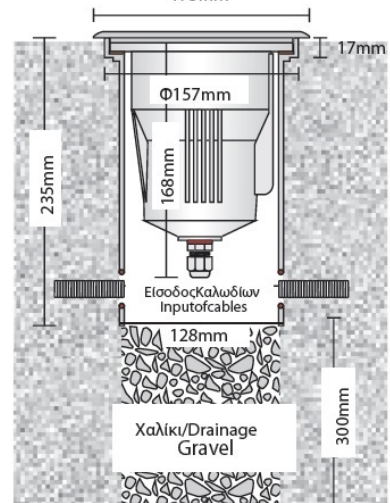

i Δυνατότητα προσαρμογής αξεσουάρ:
Honeycomb, Χρωματιστά υαλιά φίλτρα
Upon request available accessories:
Honeycomb, Colored filter glass

Honey comb louvre

Coloured glass filter
blue/green/red/yellow

Ellipsoidal lens

Ribbed glass

5339 IP68 RATED MULTI-WAY CONNECTOR BOX
ΣΤΑΓΑΝΟ ΚΟΥΤΙ ΔΙΑΚΛΑΔΩΣΗΣ

internal useful dimensions 43mmX53.5mmX24mm

CABLE Ø14mm max

Ø14mm

Ø14mm

31

Ανοξείδωτο (INOX)
Stainless steel (INOX)

i *Η τεχνολογία των LED είναι σε διαρκή εξέλιξη οπότε πριν παραγγείλετε, παρακαλούμε επιβεβαιώστε πιο LED είναι διαθέσιμο
LED technology changes constantly forward, so before selecting / ordering the most suitable product for you,
ask for a confirmation that this is the most updated product to our list.

warm 2700 kelvin warm white 3000 Kelvin neutral white 4000 Kelvin