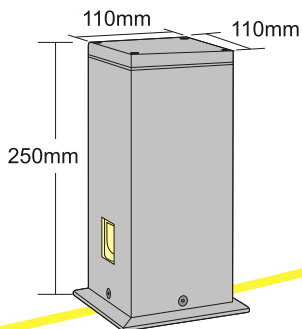

CUBIC GARDEN LENS 2

9776 HALOPIN 230V
60W G9

9777 HALOGEN
230/12V
50W GY6,53

GLASS (5mm)