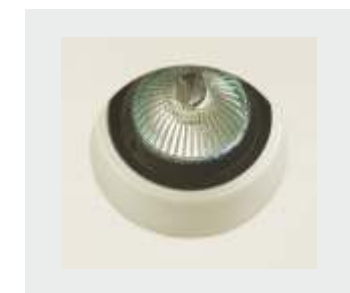

9871  **DICHROIC**
12V 50W GU5,3 

9872  **DICHROIC**
230V 50W GU10 

 76mm  77mm  95mm  

- ▶ Decorative recessed spot trimless
- ▶ For indoors use
- ▶ Fixed
- ▶ Made from aluminum
- ▶ For use at house, shops, offices, showrooms

FRAMELESS ROUND 1

9873  **DICHROIC**
12V 50W GU5,3 

9874  **DICHROIC**
230V 50W GU10 

 76mm  77mm  95mm  

- ▶ Decorative recessed spot trimless
- ▶ For indoors use
- ▶ Fixed
- ▶ Made from aluminum
- ▶ For use at house, shops, offices, showrooms

FRAMELESS ROUND 2

9875  **DICHROIC**
12V 50W GU5,3 

9876  **DICHROIC**
230V 50W GU10 

 76mm  77mm  115mm  

- ▶ Decorative recessed spot trimless
- ▶ For indoors use
- ▶ Fixed
- ▶ Made from aluminum
- ▶ For use at house, shops, offices, showrooms