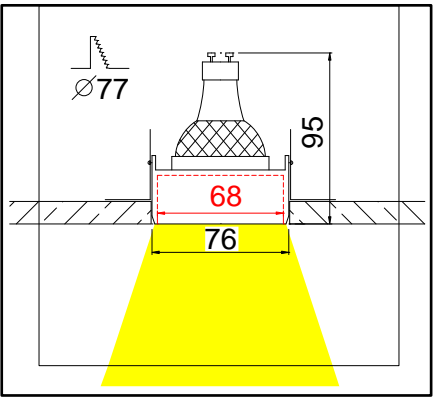

9871  **DICHROIC**
12V 50W GU5,3 

9872  **DICHROIC**
230V 50W GU10 

 76mm  77mm  95mm  

- ▶ Decorative recessed spot trimless
- ▶ For indoors use
- ▶ Fixed
- ▶ Made from aluminum
- ▶ For use at house, shops, offices, showrooms

FRAMELESS ROUND 1

9873  **DICHROIC**
12V 50W GU5,3 

9874  **DICHROIC**
230V 50W GU10 

 76mm  77mm  95mm  

- ▶ Decorative recessed spot trimless
- ▶ For indoors use
- ▶ Fixed
- ▶ Made from aluminum
- ▶ For use at house, shops, offices, showrooms

FRAMELESS ROUND 2

9875  **DICHROIC**
12V 50W GU5,3 

9876  **DICHROIC**
230V 50W GU10 

 76mm  77mm  115mm  

- ▶ Decorative recessed spot trimless
- ▶ For indoors use
- ▶ Fixed
- ▶ Made from aluminum
- ▶ For use at house, shops, offices, showrooms