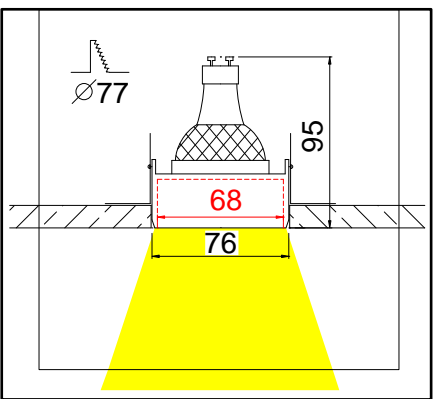

9871  **DICHROIC**
12V 50W GU5,3 

9872  **DICHROIC**
230V 50W GU10 

 76mm  77mm  95mm  

- ▶ Decorative recessed spot trimless
- ▶ For indoors use
- ▶ Fixed
- ▶ Made from aluminum
- ▶ For use at house, shops, offices, showrooms

FRAMELESS ROUND 1

9873  **DICHROIC**
12V 50W GU5,3 

9874  **DICHROIC**
230V 50W GU10 

 76mm  77mm  95mm  

- ▶ Decorative recessed spot trimless
- ▶ For indoors use
- ▶ Fixed
- ▶ Made from aluminum
- ▶ For use at house, shops, offices, showrooms

FRAMELESS ROUND 2

9875  **DICHROIC**
12V 50W GU5,3 

9876  **DICHROIC**
230V 50W GU10 

 76mm  77mm  115mm  

- ▶ Decorative recessed spot trimless
- ▶ For indoors use
- ▶ Fixed
- ▶ Made from aluminum
- ▶ For use at house, shops, offices, showrooms