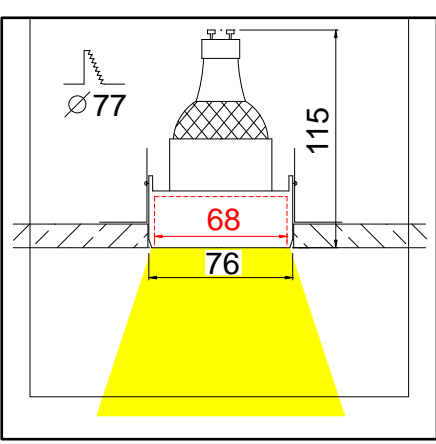

FRAMELESS ROUND 1

9873  **DICHROIC**
12V 50W GU5,3 

9874  **DICHROIC**
230V 50W GU10 

 76mm  77mm  95mm  

- ▶ Decorative recessed spot trimless
- ▶ For indoors use
- ▶ Fixed
- ▶ Made from aluminum
- ▶ For use at house, shops, offices, showrooms

FRAMELESS ROUND 2

9875  **DICHROIC**
12V 50W GU5,3 

9876  **DICHROIC**
230V 50W GU10 

 76mm  77mm  115mm  

- ▶ Decorative recessed spot trimless
- ▶ For indoors use
- ▶ Fixed
- ▶ Made from aluminum
- ▶ For use at house, shops, offices, showrooms