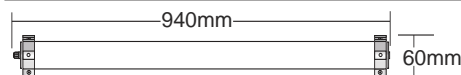

LINEAR LIGHT 1.2 INDOORS

▶ μ
 ▶ μ
 ▶ μ 1 T5 FH FQ μ
 ▶ μ () μ 60mm μ
 ▶ μ μ μ μ
 ▶ μ μ / μ
 ▶ μ μ .

- ▶ Decorative fitting
- ▶ for indoors use
- ▶ suitable for 1 lamp T5 FH or FQ
- ▶ with heavy duty polycarbonate tube
- ▶ transparent or mat (satin) with diameter 60mm
- ▶ with aluminum reflector
- ▶ with incorporated control gear with electronic ballast
- ▶ suitable for placement on the wall or the ceiling
- ▶ with support base.

ΜΕ ΜΑΤ (ΣΑΤΙΝΕ) ΣΩΛΗΝΑ / WITH SANDBLASTED (SATIN) TUBE

24045	LUMILUX-FH T5 230V 1x14W G5	1 / DRAWING H1
24046	LUMILUX-FH T5 230V 1x21W G5	2 / DRAWING H2
24047	LUMILUX-FH T5 230V 1x28W G5	3 / DRAWING H3
24048	LUMILUX-FH T5 230V 1x35W G5	4 / DRAWING H4
24049	LUMILUX-FQ T5 230V 1x24W G5	1 / DRAWING H1
24050	LUMILUX-FQ T5 230V 1x39W G5	2 / DRAWING H2
24051	LUMILUX-FQ T5 230V 1x54W G5	3 / DRAWING H3
24052	LUMILUX-FQ T5 230V 1x49W G5	4 / DRAWING H4
24053	LUMILUX-FQ T5 230V 1x80W G5	4 / DRAWING H4

H1 / DRAWING H1

CE IP40

H2 / DRAWING H2

CE IP40

H3 / DRAWING H3

CE IP40

H4 / DRAWING H4

CE IP40