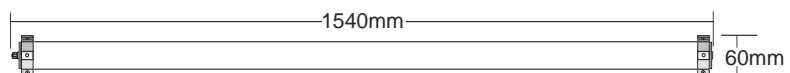

LINEAR LIGHT 1.2 INDOORS

▶ μ
 ▶ μ
 ▶ μ 1 T5 FH FQ μ
 ▶ μ () μ 60mm μ
 ▶ μ μ μ μ
 ▶ μ μ / μ
 ▶ μ μ .

- ▶ Decorative fitting
- ▶ for indoors use
- ▶ suitable for 1 lamp T5 FH or FQ
- ▶ with heavy duty polycarbonate tube
- ▶ transparent or mat (satin) with diameter 60mm
- ▶ with aluminum reflector
- ▶ with incorporated control gear with electronic ballast
- ▶ suitable for placement on the wall or the ceiling
- ▶ with support base.

H1 / DRAWING H1

CE IP40

H2 / DRAWING H2

CE IP40

H3 / DRAWING H3

CE IP40

H4 / DRAWING H4

CE IP40