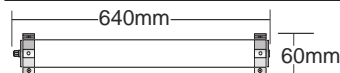

H2 / DRAWING H2

CE IP40