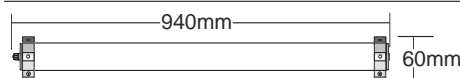

2 / DRAWING H2 CE IP40