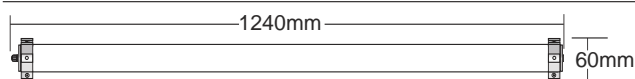

LINEAR LIGHT 3.1 INDOORS

▶ μ
 ▶ μ
 ▶ μ 1 T5 FH FQ μ
 ▶ μ () μ μ 60mm μ
 ▶ μ μ μ μ μ
 ▶ μ μ / μ
 ▶ μ μ μ

- ▶ Decorative fitting
- ▶ for indoors use
- ▶ suitable for 1 lamp T5 FH or FQ
- ▶ with heavy duty polycarbonate tube
- ▶ transparent or mat (satin) with diameter 60mm
- ▶ with aluminum reflector
- ▶ with incorporated control gear with electronic ballast
- ▶ suitable for placement on the wall or the ceiling
- ▶ with support base or suspension wire

() / WITH SANDBLASTED (SATIN) TUBE

24009	LUMILUX-FH T5 230V 1x14W G5	1 / DRAWING H1
24010	LUMILUX-FH T5 230V 1x21W G5	2 / DRAWING H2
24011	LUMILUX-FH T5 230V 1x28W G5	3 / DRAWING H3
24012	LUMILUX-FH T5 230V 1x35W G5	4 / DRAWING H4
24013	LUMILUX-FQ T5 230V 1x24W G5	1 / DRAWING H1
24014	LUMILUX-FQ T5 230V 1x39W G5	2 / DRAWING H2
24015	LUMILUX-FQ T5 230V 1x49W G5	4 / DRAWING H4
24016	LUMILUX-FQ T5 230V 1x54W G5	3 / DRAWING H3
24017	LUMILUX-FQ T5 230V 1x80W G5	4 / DRAWING H4

1 / DRAWING H1 CE IP40

2 / DRAWING H2 CE IP40

3 / DRAWING H3 CE IP40

4 / DRAWING H4 CE IP40