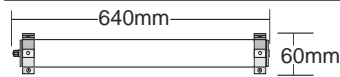

( ) / WITH SANDBLASTED (SATIN) TUBE

24009	LUMILUX-FH T5 230V 1x14W G5	1 / DRAWING H1
24010	LUMILUX-FH T5 230V 1x21W G5	2 / DRAWING H2
24011	LUMILUX-FH T5 230V 1x28W G5	3 / DRAWING H3
24012	LUMILUX-FH T5 230V 1x35W G5	4 / DRAWING H4
24013	LUMILUX-FQ T5 230V 1x24W G5	1 / DRAWING H1
24014	LUMILUX-FQ T5 230V 1x39W G5	2 / DRAWING H2
24015	LUMILUX-FQ T5 230V 1x49W G5	4 / DRAWING H4
24016	LUMILUX-FQ T5 230V 1x54W G5	3 / DRAWING H3
24017	LUMILUX-FQ T5 230V 1x80W G5	4 / DRAWING H4

1 / DRAWING H1 CE IP40