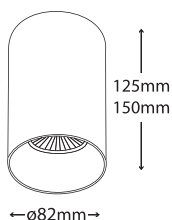

25013  DICHROIC
230V 50W GU10 /
LED LAMP 230 GU10
7W-8W-10W

  H= 150mm

- ▶ Fixed ceiling fitting
- ▶ for indoors use
- ▶ with die cast aluminium reflector
- ▶ suitable for darklight output

LIP MIKRO CEILING WHITE

25015  DICHROIC
230V 50W GU10 /
LED LAMP 230 GU10
7W-8W-10W

  H= 150mm

- ▶ Fixed ceiling fitting
- ▶ for indoors use
- ▶ with die cast aluminium reflector
- ▶ suitable for darklight output

LIP MIKRO CEILING WHITE/BLACK

25017  DICHROIC
230V 50W GU10 /
LED LAMP 230 GU10
7W-8W-10W

  H= 150mm

- ▶ Fixed ceiling fitting
- ▶ for indoors use
- ▶ with die cast aluminium reflector
- ▶ suitable for darklight output

LIP MIKRO CEILING WHITE/GOLD