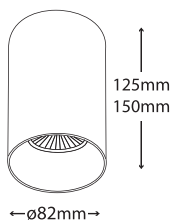

25015  DICHROIC
230V 50W GU10 /
LED LAMP 230 GU10
7W-8W-10W

  H= 150mm

- ▶ Fixed ceiling fitting
- ▶ for indoors use
- ▶ with die cast aluminium reflector
- ▶ suitable for darklight output

LIP MIKRO CEILING WHITE/BLACK