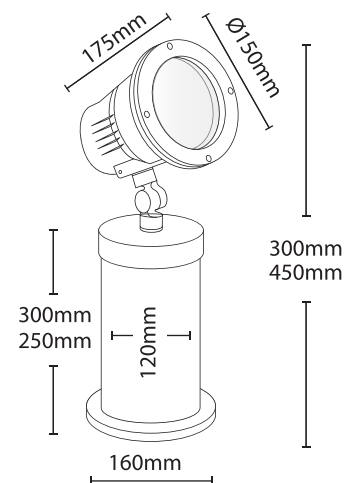

- Waterproof projector
- from heavy duty die-cast aluminum
- with tempered glass 5mm thick
- suitable for metal halide lamps 20W-35W-70W
- with incorporated gear box in waterproof
- die-cast aluminum base suitable for placement on the ground
- with silicon gaskets
- polyamide cable gland Pg 11 Ip68
- and inox screws
- suitable for lighting building and shop facades

METAL HALIDE

27055		HCI-TC 230V 20W G8.5			
27056		HCI-TC 230V 35W G8.5			
27057		HCI-TC 230V 70W G8.5			
27058		HQI-T 230V 35W G12			
27059		HQI-T 230V 70W G12			
27060		CDM-R111 230V 35W GX8,5			
27061		CDM-R111 230V 70W GX8,5			
27062		CDM-R 230V (HQI) 35W E27			
27063		CDM-R 230V (HQI) 70W E27			

POWER LED

	12W POWER LED WITH LENS			
27064	12X1W 350mA | WARM WHITE			
27065	12X1W 350mA | COOL WHITE			
27066	12X1W 350mA | BLUE			
	24W POWER LED WITH LENS			
27067	12X2W 500mA | WARM WHITE			
27068	12X2W 500mA | COOL WHITE			
27069	12X2W 500mA | BLUE			
	36W POWER LED WITH LENS			
27070	12X1W RED + 12X1W GREEN + 12X1W BLUE | 350mA WITH INTERNAL 3 CHANNEL DMX LED DRIVER 50W			
27071	COB LED 12W 350MA 2700-3000-4000 KELVIN : 1045-1125-1240 LUMEN*			
27072	COB LED 16W 350MA 2700-3000-4000 KELVIN : 1395-1500-1650 LUMEN*			
27073	COB LED 18W 500MA 2700-3000-4000 KELVIN : 1665-1770-2030 LUMEN*			

Also available in
3500 & 5000 Kelvin upon request

*Led technology changes constantly forward, so before selecting / ordering the most suitable product for you, ask for a confirmation that this is the most updated product to our list.

GLASS (10mm) CE IP65

ΜΠΛΕ/BLUE: 5080-06 | ΠΡΑΣΙΝΟ/GREEN: 5080-08
ΚΟΚΚΙΝΟ/RED: 5080-14 | ΚΙΤΡΙΝΟ/YELLOW: 5080-32

- Προσφέρεται και με έγχρωμα γυαλιά tempered πάχους 5mm
- Available with colored tempered glasses 5mm thick