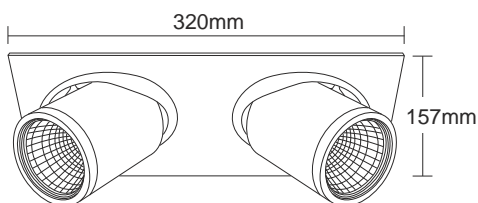

MULTI SQUARE DIRECTIONAL 1

9339  HCI-TC
230V 2x35W G8.5  

9340  HCI-TC
230V 2x70W G8.5  

9341  LED CHIP 2x13W   

9377  LED CHIP 2x18W   

 330x157mm  310x140mm  120mm  

- ▶ μ
- ▶
- ▶ μ 2
- ▶ μ
- ▶ μ 340°
- ▶ μ
- ▶ μ
- ▶ μ
- ▶ μ

- ▶ Decorative recessed fitting
- ▶ for indoors use
- ▶ with pressed steel frame
- ▶ and 2 internal movable spots
- ▶ from die cast aluminum
- ▶ vertically movable and horizontally adjustable 340°
- ▶ with high quality aluminum reflector
- ▶ for use at shops, shopwindows, showrooms.

MULTI ROUND DIRECTIONAL 2

9342  HCI-TC
230V 2x35W G8.5  

9343  HCI-TC
230V 2x70W G8.5  

9344  LED CHIP 2x13W   

9378  LED CHIP 2x18W   

 320x157mm  300x147mm  120mm  

- ▶ μ
- ▶
- ▶ μ 2
- ▶ μ
- ▶ μ 340°
- ▶ μ
- ▶ μ
- ▶ μ
- ▶ μ