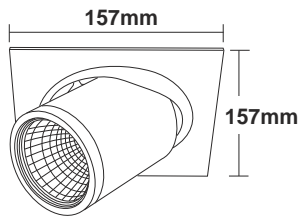

9336  HCI-TC
230V 35W G8.5  

9337  HCI-TC
230V 70W G8.5  

9338  LED CHIP 13W   

9376  LED CHIP 18W   

 157x157mm  140x140mm  120mm  

- ▶ μ
- ▶
- ▶ μ 1
- ▶ μ
- ▶ μ 340°
- ▶ μ
- ▶ μ
- ▶ μ
- ▶ μ

- ▶ Decorative recessed fitting
- ▶ for indoors use
- ▶ with pressed steel frame
- ▶ and 1 internal movable spot
- ▶ from die cast aluminum
- ▶ vertically movable and horizontally adjustable 340°
- ▶ with high quality aluminum reflector
- ▶ for use at shops, shopwindows, showrooms.

MULTI SQUARE DIRECTIONAL 1

9339  HCI-TC
230V 2x35W G8.5  

9340  HCI-TC
230V 2x70W G8.5  

9341  LED CHIP 2x13W   

9377  LED CHIP 2x18W   

 330x157mm  310x140mm  120mm  

- ▶ μ
- ▶
- ▶ μ 2
- ▶ μ
- ▶ μ 340°
- ▶ μ
- ▶ μ
- ▶ μ
- ▶ μ

- ▶ Decorative recessed fitting
- ▶ for indoors use
- ▶ with pressed steel frame
- ▶ and 2 internal movable spots
- ▶ from die cast aluminum
- ▶ vertically movable and horizontally adjustable 340°
- ▶ with high quality aluminum reflector
- ▶ for use at shops, shopwindows, showrooms.

MULTI ROUND DIRECTIONAL 2

9342  HCI-TC
230V 2x35W G8.5  

9343  HCI-TC
230V 2x70W G8.5  

9344  LED CHIP 2x13W   

9378  LED CHIP 2x18W   

 320x157mm  300x147mm  120mm  

- ▶ μ
- ▶
- ▶ μ 2
- ▶ μ
- ▶ μ 340°
- ▶ μ
- ▶ μ
- ▶ μ
- ▶ μ