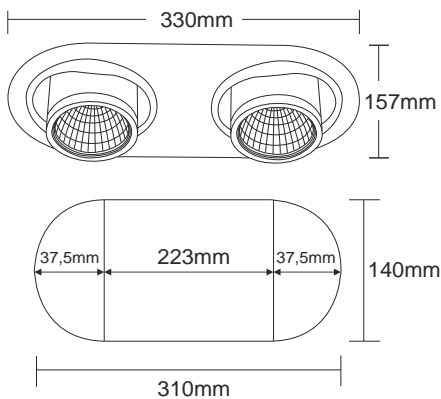

9336  HCI-TC
230V 35W G8.5  

9337  HCI-TC
230V 70W G8.5  

9338  LED CHIP 13W   

9376  LED CHIP 18W   

 157x157mm  140x140mm  120mm  

- ▶ μ
- ▶
- ▶ μ 1
- ▶ μ
- ▶ μ 340°
- ▶ μ
- ▶ μ
- ▶ μ
- ▶ μ

- ▶ Decorative recessed fitting
- ▶ for indoors use
- ▶ with pressed steel frame
- ▶ and 1 internal movable spot
- ▶ from die cast aluminum
- ▶ vertically movable and horizontally adjustable 340°
- ▶ with high quality aluminum reflector
- ▶ for use at shops, shopwindows, showrooms.

MULTI SQUARE DIRECTIONAL 1

9339  HCI-TC
230V 2x35W G8.5  

9340  HCI-TC
230V 2x70W G8.5  

9341  LED CHIP 2x13W   

9377  LED CHIP 2x18W   

 330x157mm  310x140mm  120mm  

- ▶ μ
- ▶
- ▶ μ 2
- ▶ μ
- ▶ μ 340°
- ▶ μ
- ▶ μ
- ▶ μ
- ▶ μ

- ▶ Decorative recessed fitting
- ▶ for indoors use
- ▶ with pressed steel frame
- ▶ and 2 internal movable spots
- ▶ from die cast aluminum
- ▶ vertically movable and horizontally adjustable 340°
- ▶ with high quality aluminum reflector
- ▶ for use at shops, shopwindows, showrooms.

MULTI ROUND DIRECTIONAL 2

9342  HCI-TC
230V 2x35W G8.5  

9343  HCI-TC
230V 2x70W G8.5  

9344  LED CHIP 2x13W   

9378  LED CHIP 2x18W   

 320x157mm  300x147mm  120mm  

- ▶ μ
- ▶
- ▶ μ 2
- ▶ μ
- ▶ μ 340°
- ▶ μ
- ▶ μ
- ▶ μ
- ▶ μ