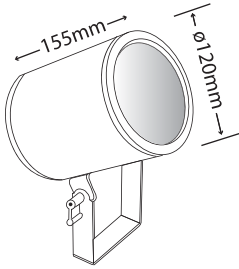

TUBE ENERGY MAXI 1

27038  PAR30
230V 75-100W E27 /
PAR 30 LED LAMP
230V 7-15x1W E27

27039  HALLOSPOT R111
230/12V 50W G53 /
R111 LED LAMP
230/12V 7-14x1W G53

GLASS (10mm)  

- ▶ Διακοσμητικός προβολέας αλουμινίου
- ▶ στεγανός εξωτερικού χώρου
- ▶ με υάλινο προφυλακτήρα tempered πάχους 10mm διάφανο ή ματ
- ▶ με βίδες Inox, στυπιοθλίπτη PG9 από πολυαμίδη IP68
- ▶ και ελαστικά στεγανοποίησης από σιλικόνη
- ▶ κατάλληλος για φωτισμό προσόψεων κτηρίων, καταστημάτων και αρχιτεκτονικών λεπτομερειών.

- ▶ Decorative projector die cast aluminum
- ▶ waterproof for outdoors use
- ▶ with tempered glass 10mm thick
- ▶ with inox screws
- ▶ polyamide cable gland PG9 IP68
- ▶ and silicon gaskets
- ▶ suitable for lighting building facades, shops and architectural details.

- ▶ Decorative projector die cast aluminum
- ▶ waterproof for outdoors use
- ▶ with tempered glass 10mm thick
- ▶ with 6 power led smd technology
- ▶ with lens 1W 350mA 15°-25°-40°-60°
- ▶ in cool white or warm white, blue cor RGB colors
- ▶ and incorporated led driver
- ▶ with inox screws
- ▶ polyamide cable gland PG9 IP68
- ▶ and silicon gaskets
- ▶ suitable for lighting building facades, shops and architectural details.

- ▶ Decorative projector die cast aluminum
- ▶ waterproof for outdoors use
- ▶ with tempered glass 10mm thick
- ▶ with power led module smd technology 3X1W 350mA or 3X3W 700 mA with lens 15°-25°-40°-60°
- ▶ and incorporated led driver
- ▶ with inox screws
- ▶ polyamide cable gland PG9 IP68
- ▶ and silicon gaskets
- ▶ suitable for lighting building facades, shops and architectural details.