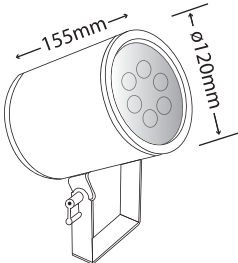

- ▶ Decorative projector die cast aluminum
- ▶ waterproof for outdoors use
- ▶ with tempered glass 10mm thick
- ▶ with inox screws
- ▶ polyamide cable gland PG9 IP68
- ▶ and silicon gaskets
- ▶ suitable for lighting building facades, shops and architectural details.

GLASS (10mm)  

- ▶ Διακοσμητικός προβολέας αλουμινίου
- ▶ στεγανός εξωτερικού χώρου
- ▶ με υάλινο προφυλακτήρα tempered πάχους 10mm διάφανο ή ματ
- ▶ με βίδες Inox, στυπιοθλίπτη PG9 από πολυαμίδη IP68
- ▶ με ενσωματωμένα 6 led ισχύος smd technology
- ▶ με φακό 1W 350mA 15°-25°-40°-60°
- ▶ σε χρώμα λευκό ζεστό, λευκό κρύο, μπλε ή RGB
- ▶ με ενσωματωμένο led driver
- ▶ και ελαστικά στεγανοποίησης από σιλικόνη
- ▶ κατάλληλος για φωτισμό προσόψεων κτηρίων, καταστημάτων και αρχιτεκτονικών λεπτομερειών.

- ▶ Decorative projector die cast aluminum
- ▶ waterproof for outdoors use
- ▶ with tempered glass 10mm thick
- ▶ with 6 power led smd technology
- ▶ with lens 1W 350mA 15°-25°-40°-60°
- ▶ in cool white or warm white, blue cor RGB colors
- ▶ and incorporated led driver
- ▶ with inox screws
- ▶ polyamide cable gland PG9 IP68
- ▶ and silicon gaskets
- ▶ suitable for lighting building facades, shops and architectural details.

- ▶ Decorative projector die cast aluminum
- ▶ waterproof for outdoors use
- ▶ with tempered glass 10mm thick
- ▶ with power led module smd technology 3X1W 350mA or 3X3W 700 mA with lens 15°-25°-40°-60°
- ▶ and incorporated led driver
- ▶ with inox screws
- ▶ polyamide cable gland PG9 IP68
- ▶ and silicon gaskets
- ▶ suitable for lighting building facades, shops and architectural details.