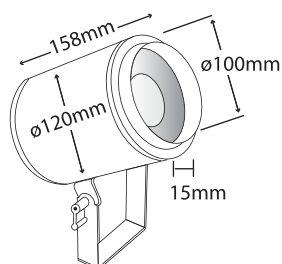

- ▶ Decorative projector die cast aluminum
- ▶ waterproof for outdoors use
- ▶ with tempered glass 5mm thick
- ▶ with 6 power led smd technology
- ▶ with lens 1W 350mA 15°-25°-40°-60°
- ▶ in cool white, warm white, blue or RGB colors
- ▶ and incorporated led driver
- ▶ with inox screws
- ▶ polyamide cable gland PG9 IP68
- ▶ and silicon gaskets
- ▶ suitable for lighting building facades, shops and architectural details.

TUBE ENERGY MAXI 3 FOCUS

27035 LED ΙΣΧΥΟΣ /
POWER LED 3x1W 350mA

27036 LED ΙΣΧΥΟΣ /
POWER LED 3x3W
230/12V 700mA

27037 DICHROIC 230V/12V
DECOSTAR ALU
35W GU 5.3

GLASS 5mm CE IP65

- ▶ Διακοσμητικός προβολέας αλουμινίου
- ▶ στεγανός εξωτερικού χώρου
- ▶ με υάλινο προφυλακτήρα tempered πάχους 5mm διάφανο ή ματ
- ▶ με βίδες Inox, στιπιοθλίπτη PG9 από πολυαμίδη IP68
- ▶ με ενσωματωμένο led module ισχύος smd technology 3x1W 350mA ή 3X3W 700 mA με φακό 15°-25°-40°-60°
- ▶ με ενσωματωμένο led driver
- ▶ και ελαστικά στεγανοποίησης από σιλικόνη
- ▶ κατάλληλος για φωτισμό προσόψεων κτηρίων, καταστημάτων και αρχιτεκτονικών λεπτομερειών.

- ▶ Decorative projector die cast aluminum
- ▶ waterproof for outdoors use
- ▶ with tempered glass 5mm thick
- ▶ with power led module smd technology 3X1W 350mA or 3X3W 700 mA with lens 15°-25°-40°-60°
- ▶ and incorporated led driver
- ▶ with inox screws
- ▶ polyamide cable gland PG9 IP68
- ▶ and silicon gaskets
- ▶ suitable for lighting building facades, shops and architectural details.