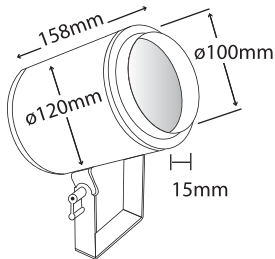

TUBE ENERGY MAXI 1 FOCUS

27029 PAR30
230V 75-100W E27 /
PAR 30 LED LAMP
230V 7-15x1W E27

27030 HALLOSPOT R111
230/12V 50W G53 /
R111 LED LAMP
230/12V 7-14x1W G53

GLASS 5mm CE IP65

- ▶ Διακοσμητικός προβολέας αλουμινίου
- ▶ στεγανός εξωτερικού χώρου
- ▶ με υάλινο προφυλακτήρα tempered πάχους 5mm διάφανο ή ματ
- ▶ με βίδες Inox, στιπιοθλίπτη PG9 από πολυαμίδη IP68
- ▶ και ελαστικά στεγανοποίησης από σιλικόνη
- ▶ κατάλληλος για φωτισμό προσόψεων κτηρίων, καταστημάτων και αρχιτεκτονικών λεπτομερειών.

- ▶ Decorative projector die cast aluminum
- ▶ waterproof for outdoors use
- ▶ with tempered glass 5mm thick
- ▶ with inox screws
- ▶ polyamide cable gland PG9 IP68
- ▶ and silicon gaskets
- ▶ suitable for lighting building facades, shops and architectural details.

- ▶ Decorative projector die cast aluminum
- ▶ waterproof for outdoors use
- ▶ with tempered glass 5mm thick
- ▶ with 6 power led smd technology
- ▶ with lens 1W 350mA 15°-25°-40°-60°
- ▶ in cool white, warm white, blue or RGB colors
- ▶ and incorporated led driver
- ▶ with inox screws
- ▶ polyamide cable gland PG9 IP68
- ▶ and silicon gaskets
- ▶ suitable for lighting building facades, shops and architectural details.

- ▶ Decorative projector die cast aluminum
- ▶ waterproof for outdoors use
- ▶ with tempered glass 5mm thick
- ▶ with power led module smd technology 3X1W 350mA or 3X3W 700 mA with lens 15°-25°-40°-60°
- ▶ and incorporated led driver
- ▶ with inox screws
- ▶ polyamide cable gland PG9 IP68
- ▶ and silicon gaskets
- ▶ suitable for lighting building facades, shops and architectural details.