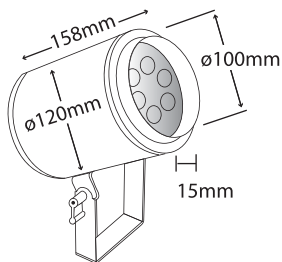

GLASS 5mm CE IP65

- ▶ Διακοσμητικός προβολέας αλουμινίου
- ▶ στεγανός εξωτερικού χώρου
- ▶ με υάλινο προφυλακτήρα tempered πάχους 5mm διάφανο ή ματ
- ▶ με βίδες Inox, στιπιοθλίπτη PG9 από πολυαμίδη IP68
- ▶ με ενσωματωμένα 6 led ισχύος smd technology
- ▶ με φακό 1W 350mA 15°-25°-40°-60°
- ▶ σε χρώμα λευκό ζεστό, λευκό κρύο, μπλε ή RGB
- ▶ με ενσωματωμένο led driver
- ▶ και ελαστικά στεγανοποίησης από σιλικόνη
- ▶ κατάλληλος για φωτισμό προσόψεων κτηρίων, καταστημάτων και αρχιτεκτονικών λεπτομερειών.

- ▶ Decorative projector die cast aluminum
- ▶ waterproof for outdoors use
- ▶ with tempered glass 5mm thick
- ▶ with 6 power led smd technology
- ▶ with lens 1W 350mA 15°-25°-40°-60°
- ▶ in cool white, warm white, blue or RGB colors
- ▶ and incorporated led driver
- ▶ with inox screws
- ▶ polyamide cable gland PG9 IP68
- ▶ and silicon gaskets
- ▶ suitable for lighting building facades, shops and architectural details.

- ▶ Decorative projector die cast aluminum
- ▶ waterproof for outdoors use
- ▶ with tempered glass 5mm thick
- ▶ with power led module smd technology 3X1W 350mA or 3X3W 700 mA with lens 15°-25°-40°-60°
- ▶ and incorporated led driver
- ▶ with inox screws
- ▶ polyamide cable gland PG9 IP68
- ▶ and silicon gaskets
- ▶ suitable for lighting building facades, shops and architectural details.