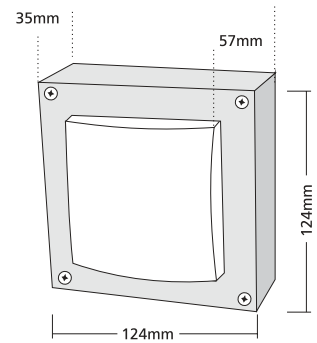

QUATTRO 5

- Διακοσμητικό στεγανό φωτιστικό
- χυτό αλουμίνιου
- εξωτερικό, επίτοιχο ή οροφής
- για εξωτερικούς ή εσωτερικούς χώρους
- με ημικυκλικό υάλινο προστακτῆρα tempered σατινέ
- με βίδες inox και ελαστικό στεγανοποίησης σιλικόνης
- για τοποθέτηση σε βεράντες, χώρους parking, προσόψεις οικιών, καταστημάτων.

- Decorative waterproof fitting
- from die cast aluminum
- external for placement on the wall or the ceiling
- for indoors and outdoors use
- with semi circular tempered satinised glass
- with inox screws and silicon gasket
- suitable use at corridors, verandas, parking, walkways, house and shop facades.

3501		HALOPIN 230V 25-40W G9	
3502		MICROLYNX 230V 7-9W Gx53	
5790		LED LAMP 230V ΛΕΥΚΟ / WHITE 1,3-3W Gx53	

QUATTRO 5 RECESSED

- Διακοσμητικό στεγανό φωτιστικό
- χυτό αλουμίνιου
- κωνευτό, επίτοιχο ή οροφής
- για εξωτερικούς ή εσωτερικούς χώρους
- με ημικυκλικό υάλινο προστακτῆρα tempered σατινέ
- με βίδες inox και ελαστικό στεγανοποίησης σιλικόνης
- για τοποθέτηση σε βεράντες, χώρους parking, προσόψεις οικιών, καταστημάτων.

- Decorative waterproof fitting
- from die cast aluminum
- recessed, for placement on the wall or the ceiling
- for indoors and outdoors use
- with semi circular tempered satinised glass
- with inox screws and silicon gasket
- suitable use at corridors, verandas, parking, walkways, house and shop facades.

3503		HALOPIN 230V 40W G9	
3504		MICROLYNX 230V 7-9W Gx53	
5791		LED LAMP 230V ΛΕΥΚΟ / WHITE 1,3-3W GX53	

5248 Μεταλλικό κουτί επίτοιχης τοποθέτησης Box for recessed use from galvanized steel