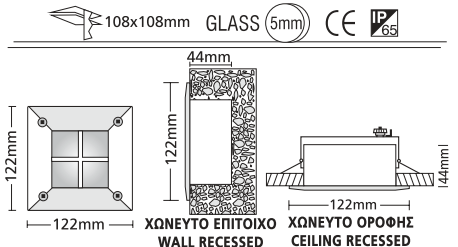

NEW

QUATTRO 1 RECESSED

- Διακοσμητικό φωτιστικό στεγανό
- χυτό αλουμίνιου
- επίτοιχο ή οροφής κωνευτό
- με υάλινο προφυλακτῆρα tempered πάχους 5mm
- με βίδες inox
- και ελαστικό στεγανοποίησης σιλικόνης
- για τοποθέτηση σε κήπους, βεράντες, διαδρόμους, προσόψεις κτιρίων.

- Decorative fitting waterproof
- from die cast aluminum
- recessed for placement on the wall or the ceiling
- with tempered glass 5mm thick
- inox screws
- and silicon gasket
- suitable for verandas, gardens, corridors, walkways, buiding facades.

- **8979** ΛΕΥΚΟ / WHITE LED 12V AC-DC 1-1,5W
- **3258** HALOGEN 12V 35-50W GY6,5 3
- **3259** 230V 25-40W G9
- **5129** Μεταλλικό κουτί επίτοιχης τοποθέτησης Box for recessed use from galvanized steel

QUATTRO 1

- Διακοσμητικό φωτιστικό στεγανό
- χυτό αλουμίνιου
- επίτοιχο ή οροφής εξωτερικό
- με υάλινο προφυλακτῆρα tempered πάχους 5mm
- με βίδες inox
- και ελαστικό στεγανοποίησης σιλικόνης
- για τοποθέτηση σε κήπους, βεράντες, διαδρόμους, προσόψεις κτιρίων.

- Decorative fitting waterproof,
- from die cast aluminum
- external for placement on the wall or the ceiling
- with tempered glass 5mm thick
- inox screws
- and silicon gasket
- suitable for verandas, gardens, corridors, walkways, buiding facades.

- **9549** ΛΕΥΚΟ / WHITE LED 12V AC-DC 1-1,5W
- **3208** HALOGEN 12V 35-50W GY6,53
- **3209** HALOPIN 230V 25-40W G9

QUATTRO 2 RECESSED

- Διακοσμητικό φωτιστικό στεγανό
- χυτό αλουμίνιου
- επίτοιχο ή οροφής κωνευτό
- με υάλινο προφυλακτῆρα tempered πάχους 5mm
- με βίδες inox
- και ελαστικό στεγανοποίησης σιλικόνης
- για τοποθέτηση σε κήπους, βεράντες, διαδρόμους, προσόψεις κτιρίων.