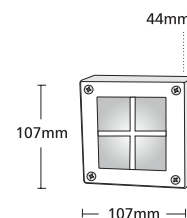

Τα παραπάνω φωτιστικά προσφέρονται και με leds σε διάφορα χρώματα κατόπιν παραγγελίας
The above fittings are available with leds at different colors upon request