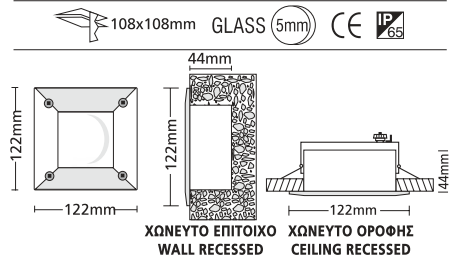

NEW

QUATTRO 1 RECESSED

- Διακοσμητικό φωτιστικό στεγανό
- χυτό αλουμίνιου
- επίτοιχο ή οροφής κωνευτό
- με υάλινο προφυλακτῆρα tempered πάχους 5mm
- με βίδες inox
- και ελαστικό στεγανοποίησης σιλικόνης
- για τοποθέτηση σε κήπους, βεράντες, διαδρόμους, προσόψεις κτιρίων.

- Decorative fitting waterproof
- from die cast aluminum
- recessed for placement on the wall or the ceiling
- with tempered glass 5mm thick
- inox screws
- and silicon gasket
- suitable for verandas, gardens, corridors, walkways, buiding facades.

- **8979** ΛΕΥΚΟ / WHITE LED 12V AC-DC 1-1,5W
- **3258** HALOGEN 12V 35-50W GY6,5 3
- **3259** 230V 25-40W G9
- **5129** Μεταλλικό κουτί επίτοιχης τοποθέτησης Box for recessed use from galvanized steel

QUATTRO 1

- Διακοσμητικό φωτιστικό στεγανό
- χυτό αλουμίνιου
- επίτοιχο ή οροφής εξωτερικό
- με υάλινο προφυλακτῆρα tempered πάχους 5mm
- με βίδες inox
- και ελαστικό στεγανοποίησης σιλικόνης
- για τοποθέτηση σε κήπους, βεράντες, διαδρόμους, προσόψεις κτιρίων.

- Decorative fitting waterproof,
- from die cast aluminum
- external for placement on the wall or the ceiling
- with tempered glass 5mm thick
- inox screws
- and silicon gasket
- suitable for verandas, gardens, corridors, walkways, buiding facades.

- **9549** ΛΕΥΚΟ / WHITE LED 12V AC-DC 1-1,5W
- **3208** HALOGEN 12V 35-50W GY6,53
- **3209** HALOPIN 230V 25-40W G9

QUATTRO 2 RECESSED

- Διακοσμητικό φωτιστικό στεγανό
- χυτό αλουμίνιου
- επίτοιχο ή οροφής κωνευτό
- με υάλινο προφυλακτῆρα tempered πάχους 5mm
- με βίδες inox
- και ελαστικό στεγανοποίησης σιλικόνης
- για τοποθέτηση σε κήπους, βεράντες, διαδρόμους, προσόψεις κτιρίων.