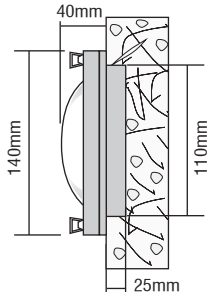

5425		HALOGEN 12V 35-50W GY6,53	
5426		HALOPIN 230V 25-40W G9	
5427		MICROLYNX 230V 7-9W Gx53	
5434		LED LAMP 230V 1,3-3W GX53