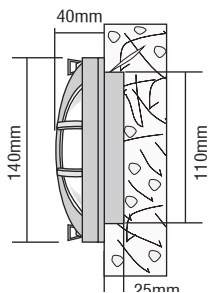

5428		HALOGEN 12V 35-50W GY6,53	
5429		HALOPIN 230V 25-40W G9	
5430		MICROLYNX 230V 7-9W Gx53	
5435		LED LAMP 230V 1,3-3W GX53