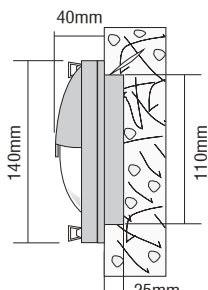

5431		HALOGEN 12V 35-50W GY6,53	
5432		HALOPIN 230V 25-40W G9	
5433		MICROLYNX 230V 7-9W Gx53	
5436		LED LAMP 230V 1,3-3W GX53