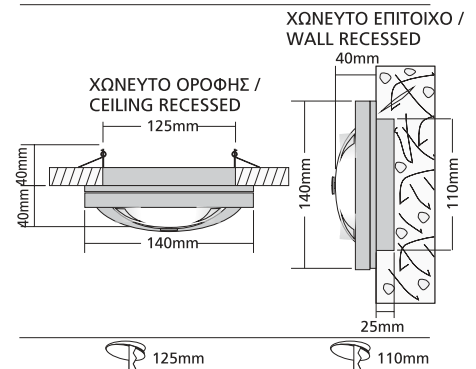

- Διακοσμητικό στεγανό φωτιστικό
- χυτό αλουμινίου
- κωνευτό,
- επίτοιχο ή οροφής με διακοσμητικό πλέγμα
- με υάλινο προφυλακτήρα tempered σατινέ
- ελαστικό στεγανοποίησης σιλικόνης
- και βίδες inox
- για τοποθέτηση σε κήπους, βεράντες, διαδρόμους, οροφές μπάνιων, WC.

- Decorative waterproof fitting
- from die cast aluminum
- recessed
- for placement on the wall or the ceiling
- with decorative grill
- with satinised tempered glass
- silicon gaskets
- and inox screws
- for use at gardens, verandas, corridors, bathrooms, WC.

3318		HALOGEN 12V 35-50W GY6,53	
3319		HALOPIN 230V 25-40W G9	
3317		MICROLYNX 230V 7-9W Gx53	
8806		LED LAMP 230V 1,3-3W Gx53