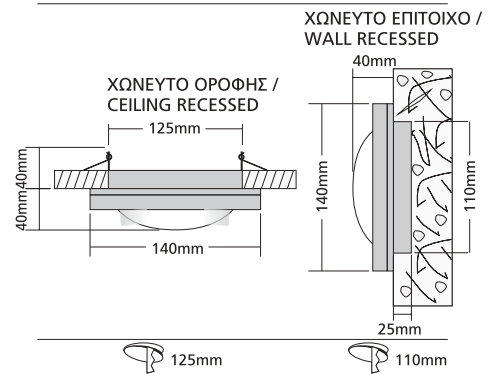

- Διακοσμητικό στεγανό φωτιστικό
- χυτό αλουμινίου
- κωνευτό,
- επίτοιχο ή οροφής
- με υάλινο προφυλακτήρα tempered σατινέ
- ελαστικό στεγανοποίησης σιλικόνης
- και βίδες inox
- για τοποθέτηση σε κήπους, βεράντες, διαδρόμους, οροφές μπάνιων, WC.

- Decorative waterproof fitting
- from die cast aluminum
- recessed
- for placement on the wall or the ceiling
- with satinised tempered glass
- silicon gaskets
- and inox screws
- for use at gardens, verandas, corridors, bathrooms, WC.

3315		HALOGEN 12V 35-50W GY6,53	
3316		HALOPIN 230V 25-40W G9	
3314		MICROLYNX 230V 7-9W Gx53	
8805		LED LAMP 230V 1,3-3W Gx53