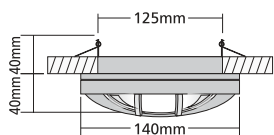

3393		HALOGEN 12V 35-50W GY6,53	
3394		HALOPIN 230V 25-40W G9	
3392		MICROLYNX 230V 7-9W Gx53	
8808		LED LAMP 230V 1,3-3W Gx53	

ΧΩΝΕΥΤΟ ΟΡΟΦΗΣ / CEILING RECESSED