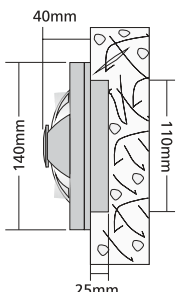

ΧΩΝΕΥΤΟ ΕΠΙΤΟΙΧΟ / WALL RECESSED

- Διακοσμητικό στεγανό φωτιστικό
- χυτό αλουμινίου
- κωνευτό,
- επίτοιχο ή οροφής
- με διακοσμητικό κάλυμμα
- με υάλινο προφυλακτήρα tempered σατινέ
- ελαστικό στεγανοποίησης σιλικόνης
- και βίδες inox
- για τοποθέτηση σε κήπους, βεράντες, διαδρόμους, οροφές μπάνιων, WC.

- Decorative waterproof fitting
- from die cast aluminum
- recessed,
- for placement on the wall or the ceiling
- with decorative grill
- satinised tempered glass
- silicon gaskets
- and inox screws
- for use at gardens, verandas, bathrooms, WC.