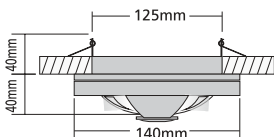

ΧΩΝΕΥΤΟ ΟΡΟΦΗΣ / CEILING RECESSED