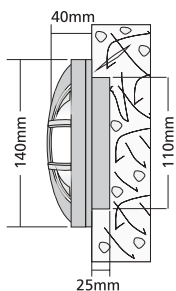

ΧΩΝΕΥΤΟ ΕΠΙΤΟΙΧΟ / WALL RECESSED