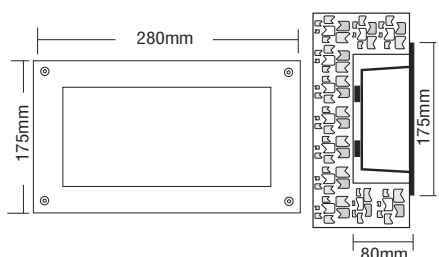

- Διακοσμητικό φωτιστικό
- στεγανό επίτοιχο
- κωνευτό
- με σώμα χυτό αλουμινίου βαρέως τύπου
- και στεφάνι ανοξείδωτο INOX πάχους 4mm
- με υάλινο προφυλακτήρα tempered ματ πάχους 4mm
- με βίδες inox
- ελαστικό στεγανοποίησης
- και ενσωματωμένο σετ έναυσης λυχνιών
- κατάλληλο για κήπους, διαδρόμους, πεζόδρομους.

- Decorative waterproof fitting
- wall recessed
- with heavy duty die cast aluminum body
- and INOX stainless steel frame 4mm thick
- with tempered glass mat 4mm thick
- with inox screws
- rubber gasket
- and incorporated control gear for the lamps
- suitable for gardens, corridors, walkways.

1. **8840** LED ME ΦΑΚΟ / WITH LENS 230V 8x1W
2. **8841** LED ΙΣΧΥΟΣ / POWER LED 8x1W
3. **5437** DULUX-D 230V 18W G24-d2
4. **5438** DULUX-D 230V 26W G24-d3

255 x 125mm GLASS(4mm)