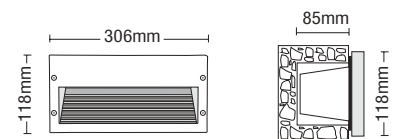

- ▶ Waterproof wall recessed fitting
- ▶ from die cast aluminum
- ▶ with stainless steel frame INOX
- ▶ with tempered glass 4mm thick transparent
- ▶ and aluminum reflector for asymmetric lighting
- ▶ with inox screws
- ▶ rubber gasket
- ▶ suitable for use at gardens, walkways, verandas, corridors

 270x80mm GLASS (4mm)  

 255 x 125mm GLASS(4mm)  