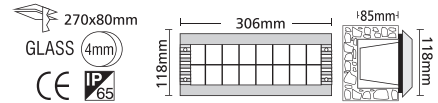

LUCÉ 5.2

- Φωτιστικό στεγανό κωνευτό επίτοικο
- χυτό αλουμινίου βαρέως τύπου
- με διακοσμητικό πλέγμα
- με υάλινο προφυλακτήρα tempered mat πάχους 4mm
- με ελαστικό στεγανοποίησης
- και βίδες inox
- κατάλληλο για κήπους, σκαλοπάτια, διαδρόμους, πεζοδρόμους.

- Waterproof wall recessed fitting
- from heavy duty die cast aluminium
- with decorative protection grills
- with tempered glass mat 4mm thick
- with rubber gasket
- and inox screws
- suitable for use at gardens, stairs, corridors, walkways.

8853		LED ME ΦΑΚΟ / WITH LENS 230V 7x1W	
8852		LED ΙΣΧΥΟΣ / POWER LED 7x1W	
4163		230V 40-60W E27	
4163		DULUX-EL 20-23W E27	
4164		DULUX-D 18W G24-d2	
4165		DULUX-D 26W G24-d3	
4166		DULUX-L 18W 2G11	

LUCÉ 5.3

- Φωτιστικό στεγανό κωνευτό επίτοικο
- χυτό αλουμινίου βαρέως τύπου
- με διακοσμητικό πλέγμα
- με υάλινο προφυλακτήρα tempered mat πάχους 4mm
- με ελαστικό στεγανοποίησης
- και βίδες inox
- κατάλληλο για κήπους, σκαλοπάτια, διαδρόμους, πεζοδρόμους.

- Waterproof wall recessed fitting
- from heavy duty die cast aluminium
- with decorative protection grills
- with tempered glass mat 4mm thick
- with rubber gasket
- and inox screws
- suitable for use at gardens, stairs, corridors, walkways.

8855		LED ME ΦΑΚΟ / WITH LENS 230V 7x1W	
8854		LED ΙΣΧΥΟΣ / POWER LED 7x1W	
4159		230V 40-60W E27	
4159		DULUX-EL 20-23W E27	
4160		DULUX-D 18W G24-d2	
4161		DULUX-D 26W G24-d3	
4162		DULUX-L 18W 2G11	

LUCÉ 5.4

- Φωτιστικό στεγανό κωνευτό επίτοικο
- χυτό αλουμινίου βαρέως τύπου
- με υάλινο προφυλακτήρα tempered mat πάχους 4mm
- με λοξές γρίλιες προστασίας για darklight φωτισμό
- με ελαστικό στεγανοποίησης
- και βίδες inox
- κατάλληλο για κήπους, σκαλοπάτια, διαδρόμους, πεζοδρόμους.