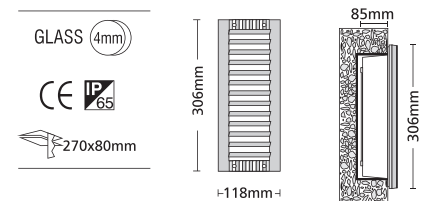

5275

Μεταλλικό κουτί επίτοιχης τοποθέτησης
Box for recessed use from galvanised steel