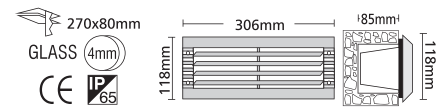

LUCÉ 5.2

- Φωτιστικό στεγανό κωνευτό επίτοικο
- χυτό αλουμινίου βαρέως τύπου
- με διακοσμητικό πλέγμα
- με υάλινο προφυλακτήρα tempered mat πάχους 4mm
- με ελαστικό στεγανοποίησης
- και βίδες inox
- κατάλληλο για κήπους, σκαλοπάτια, διαδρόμους, πεζοδρόμους.

- Waterproof wall recessed fitting
- from heavy duty die cast aluminium
- with decorative protection grills
- with tempered glass mat 4mm thick
- with rubber gasket
- and inox screws
- suitable for use at gardens, stairs, corridors, walkways.

8853		LED ME ΦΑΚΟ / WITH LENS 230V 7x1W	
8852		LED ΙΣΧΥΟΣ / POWER LED 7x1W	
4163		230V 40-60W E27	
4163		DULUX-EL 20-23W E27	
4164		DULUX-D 18W G24-d2	
4165		DULUX-D 26W G24-d3	
4166		DULUX-L 18W 2G11	

LUCÉ 5.3

- Φωτιστικό στεγανό κωνευτό επίτοικο
- χυτό αλουμινίου βαρέως τύπου
- με διακοσμητικό πλέγμα
- με υάλινο προφυλακτήρα tempered mat πάχους 4mm
- με ελαστικό στεγανοποίησης
- και βίδες inox
- κατάλληλο για κήπους, σκαλοπάτια, διαδρόμους, πεζοδρόμους.

- Waterproof wall recessed fitting
- from heavy duty die cast aluminium
- with decorative protection grills
- with tempered glass mat 4mm thick
- with rubber gasket
- and inox screws
- suitable for use at gardens, stairs, corridors, walkways.

8855		LED ME ΦΑΚΟ / WITH LENS 230V 7x1W	
8854		LED ΙΣΧΥΟΣ / POWER LED 7x1W	
4159		230V 40-60W E27	
4159		DULUX-EL 20-23W E27	
4160		DULUX-D 18W G24-d2	
4161		DULUX-D 26W G24-d3	
4162		DULUX-L 18W 2G11	

LUCÉ 5.4

- Φωτιστικό στεγανό κωνευτό επίτοικο
- χυτό αλουμινίου βαρέως τύπου
- με υάλινο προφυλακτήρα tempered mat πάχους 4mm
- με λοξές γρίλιες προστασίας για darklight φωτισμό
- με ελαστικό στεγανοποίησης
- και βίδες inox
- κατάλληλο για κήπους, σκαλοπάτια, διαδρόμους, πεζοδρόμους.