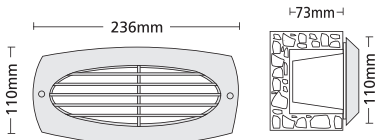

1. **8886** LED ΜΕ ΦΑΚΟ / 230V
   WHITE LENS 4x1W
2. **8887** LED ΙΣΧΥΟΣ /
   POWER LED 4x1W
   230/240V 350mA
3. **4004** CANDLE LAMP
   230V 40W E14
4. **4004** ROUND LAMP
   230V 40W E14
5. **4138** DULUX-S
   230V 7-9W G23
6. **5270** Μεταλλικό κουτί επίτοιχης τοποθέτησης
   Box for recessed use from galvanised steel