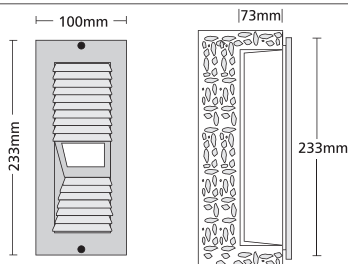

1. **9594** LED ΜΕ ΦΑΚΟ /
   WITH LENS
   230V 1W
2. **9595** LED LAMP MR11
   12V 1-3W GU5,3
3. **8837** LED LAMP MR11
   230/12V 1-3W GU5,3
4. **4119** ROUND LAMP
   230V 40W E14
5. **5270** Μεταλλικό κουτί επίτοιχης τοποθέτησης
   Box for recessed use from galvanised steel