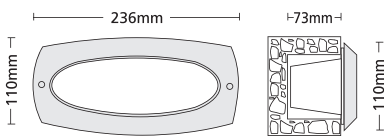

1. **8884** LED ΜΕ ΦΑΚΟ / 230V
   WHITE LENS 4x1W
2. **8885** LED ΙΣΧΥΟΣ /
   POWER LED 4x1W
   230/240V 350mA
3. **4003** CANDLE LAMP
   230V 40W E14
4. **4003** ROUND LAMP
   230V 40W E14
5. **4137** DULUX-S
   230V 7-9W G23
6. **5270** Μεταλλικό κουτί επίτοιχης τοποθέτησης
   Box for recessed use from galvanised steel