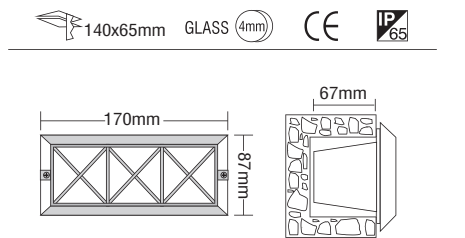

- Φωτιστικό στεγανό
- κωνευτό επίτοιχο
- χυτό αλουμινίου βαρέως τύπου
- με διακοσμητικό πλαίσιο χυτό αλουμινίου
- με υάλινο προστατευτικό tempered mat πάχους 4mm
- ελαστικό στεγανοποίησης
- βίδες inox
- κατάλληλο για κήπους, σκαλοπάτια, πεζόδρομους.

- Waterproof wall recessed fitting
- from heavy duty die cast aluminum
- with decorative die cast aluminum frame
- with tempered glass mat 4mm thick
- rubber gasket, inox screws
- for use at gardens, stairs, walkways.

1. **8891** LED ΙΣΧΥΟΣ / POWER LED 3x1W 230/240V 350mA
2. **4269** PYGMY LAMP 230V 25W E14
3. **9516** DULUX-S 230V 5W G9
4. **5272** Μεταλλικό κουτί επίτοιχης τοποθέτησης Box for recessed use from galvanized steel