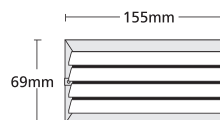

8905

LED ΙΣΧΥΟΣ/
POWER LED
3x1W 350mA

8906

LED ΙΣΧΥΟΣ/
POWER LED
2x1W 350mA

4146

PYGYM LAMP
230V 25W E14

4256

HALOPIN
230V 25W G9

5272

Μεταλλικό κουτί επίτοιχης τοποθέτησης
Box for recessed use from galvanised steel

133x57mm

GLASS (4mm)