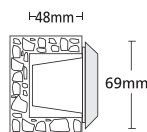

8905

LED ΙΣΧΥΟΣ/
POWER LED
3x1W 350mA

8906

LED ΙΣΧΥΟΣ/
POWER LED
2x1W 350mA

4146

PYGYM LAMP
230V 25W E14

4256

HALOPIN
230V 25W G9

5272

Μεταλλικό κουτί επίτοιχης τοποθέτησης
Box for recessed use from galvanised steel

133x57mm

GLASS (4mm)