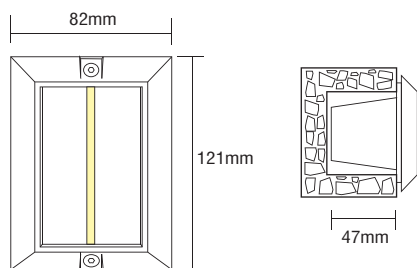

- ▶ Decorative fitting waterproof
- ▶ wall fixed
- ▶ from die cast aluminum
- ▶ with tempered glass transparent 4mm thick
- ▶ suitable for narrow lighting beam
- ▶ for power led lamps 1W or 3W
- ▶ with incorporated led driver
- ▶ with silicon gasket and inox screws
- ▶ suitable for use at gardens, walkways, corridors, etc.

LUCE 6 PICCO LINE EXTERNAL

LUCE 6 PICCO LINE RECESSED

9711

9712

5273 Κουτί αλουμινίου επίτοιχης τοποθέτησης
Box from aluminum for wall ressed use

GLASS (4mm) 100x60mm CE IP65

- ▶ Διακοσμητικό φωτιστικό στεγανό,
- ▶ χωνευτό επίτοιχο,
- ▶ χυτό αλουμινίου βαρέως τύπου
- ▶ με υάλινο προφυλακτήρα tempered διάφανο πάχους 4mm,
- ▶ με λυχνίες led ισχύος 1W ή 3W
- ▶ με ενσωματωμένο led driver
- ▶ για φωτισμό στενής δέσμης
- ▶ με ελαστικό στεγανοποίησης σιλικόνης
- ▶ και βίδες inox
- ▶ κατάλληλο για κήπους,σκαλοπάτια, πεζόδρομους.

- ▶ Decorative waterproof
- ▶ wall recessed fitting
- ▶ from heavy duty die cast aluminum
- ▶ with tempered glass transparent 4mm thick
- ▶ suitable for narrow beam lighting
- ▶ for power led lamps 1W or 3W
- ▶ with incorporated led driver
- ▶ silicon gasket
- ▶ and inox screws
- ▶ for use at gardens, stairs, walkways.