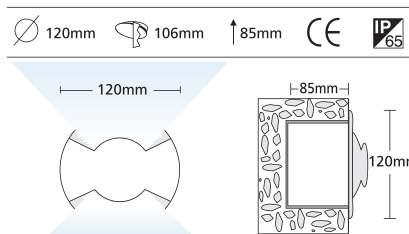

TERRA 1 RECESSED

- Στεγανό φωτιστικό κωνευτό επίτοιχο
- χυτό αλουμίνιου
- με υάλινο προφυλακτήρα tempered πάχους 5mm διάφανο ή ματ
- με βίδες inox και ελαστικά στεγανοποίησης από σιλικόνη.
- Προσφέρεται και με στεφάνι ανοξείδωτο INOX ή με στεφάνι χυτό ορειχάλκινο.

3684		DICHROIC 12V 50W GU5,3	
* 3685		DICHROIC 230V 50W GU10	
3672		HISPOT ES63 230V 75W GU10	

- Waterproof wall recessed fitting
- from die cast aluminum
- with tempered glass 5mm thick
- transparent or mat
- with inox screws and silicon gaskets.
- Available also with INOX stainless steel frame or with frame made of brass.

TERRA / 2L RECESSED

- Στεγανό φωτιστικό κωνευτό επίτοιχο
- χυτό αλουμίνιου
- 2 εξόδων φωτισμού
- με υπερυψωμένο υάλινο προφυλακτήρα tempered για καλύτερη απόδοση φωτισμού
- με βίδες inox και ελαστικά στεγανοποίησης από σιλικόνη.

3553		DICHROIC 12V 50W GU5,3	
* 3554		DICHROIC 230V 50W GU10	
3673		HISPOT ES63 230V 75W GU10	

- Waterproof wall recessed fitting
- from die cast aluminum
- with 2 lighting exits
- with extolled tempered glass for better lighting performance
- with inox screws and silicon gaskets.

TERRA / 4L RECESSED

- Στεγανό φωτιστικό κωνευτό επίτοιχο
- χυτό αλουμίνιου
- 4 εξόδων φωτισμού
- με υπερυψωμένο υάλινο προφυλακτήρα tempered για καλύτερη απόδοση φωτισμού
- με βίδες inox και ελαστικά στεγανοποίησης από σιλικόνη.

3556		DICHROIC 12V 50W GU5,3	
* 3557		DICHROIC 230V 50W GU10	
3674		HISPOT ES63 230V 75W GU10	

- Waterproof wall recessed fitting
- from die cast aluminum
- with 4 lighting exits
- with extolled tempered glass for better lighting performance
- with inox screws and silicon gaskets.

TERRA PARETTE