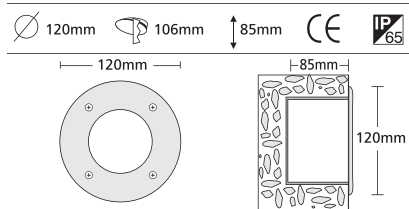

3684		DICHROIC 12V 50W GU5,3	
* 3685		DICHROIC 230V 50W GU10	
3672		HISPOT ES63 230V 75W GU10	

- ▶ Waterproof wall recessed fitting
- ▶ from die cast aluminum
- ▶ with tempered glass 5mm thick
- ▶ transparent or mat
- ▶ with inox screws and silicon gaskets.
- ▶ Available also with INOX stainless steel frame or with frame made of brass.