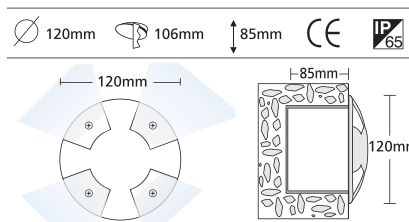

TERRA 1 RECESSED

- Στεγανό φωτιστικό κωνευτό επίτοιχο
- χυτό αλουμίνιου
- με υάλινο προφυλακτήρα tempered πάχους 5mm διάφανο ή ματ
- με βίδες inox και ελαστικά στεγανοποίησης από σιλικόνη.
- Προσφέρεται και με στεφάνι ανοξείδωτο INOX ή με στεφάνι χυτό ορειχάλκινο.

3684		DICHROIC 12V 50W GU5,3	
* 3685		DICHROIC 230V 50W GU10	
3672		HISPOT ES63 230V 75W GU10	

- Waterproof wall recessed fitting
- from die cast aluminum
- with tempered glass 5mm thick
- transparent or mat
- with inox screws and silicon gaskets.
- Available also with INOX stainless steel frame or with frame made of brass.

TERRA / 2L RECESSED

- Στεγανό φωτιστικό κωνευτό επίτοιχο
- χυτό αλουμίνιου
- 2 εξόδων φωτισμού
- με υπερυψωμένο υάλινο προφυλακτήρα tempered για καλύτερη απόδοση φωτισμού
- με βίδες inox και ελαστικά στεγανοποίησης από σιλικόνη.

3553		DICHROIC 12V 50W GU5,3	
* 3554		DICHROIC 230V 50W GU10	
3673		HISPOT ES63 230V 75W GU10	

- Waterproof wall recessed fitting
- from die cast aluminum
- with 2 lighting exits
- with extolled tempered glass for better lighting performance
- with inox screws and silicon gaskets.

TERRA / 4L RECESSED

- Στεγανό φωτιστικό κωνευτό επίτοιχο
- χυτό αλουμίνιου
- 4 εξόδων φωτισμού
- με υπερυψωμένο υάλινο προφυλακτήρα tempered για καλύτερη απόδοση φωτισμού
- με βίδες inox και ελαστικά στεγανοποίησης από σιλικόνη.

3556		DICHROIC 12V 50W GU5,3	
* 3557		DICHROIC 230V 50W GU10	
3674		HISPOT ES63 230V 75W GU10	

- Waterproof wall recessed fitting
- from die cast aluminum
- with 4 lighting exits
- with extolled tempered glass for better lighting performance
- with inox screws and silicon gaskets.

TERRA PARETTE