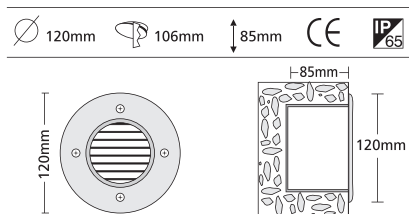

ΜΠΛΕ/BLUE: 5047-06 ΠΡΑΣΙΝΟ/GREEN: 5047-08
ΚΟΚΚΙΝΟ/RED: 5047-14 ΚΙΤΡΙΝΟ/YELLOW: 5047-32
- Προσφέρονται και με έγχρωμα γυαλιά
tempered πάχους 5mm
- Available with colored tempered glasses 5mm thick

Κατάλληλο για τη λυχνία: / Suitable also for the lamp:

Βαμμένα με Πολυεστερική Ηλεκτροστατική Βαφή
Painted with Polyester Electrostatic Powder

Προσφέρονται και για λυχνίες MR16 LED ή GU10 LED σε διάφορα χρώματα
Available also for MR16 LED or GU10 LED lamps at different colors