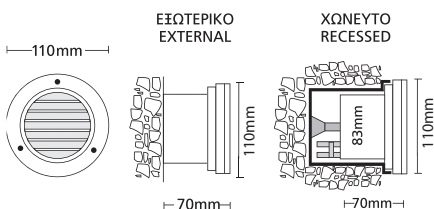

8925 LED 1,5-2W 12V DC

8926 LED 1,5-2W 230V DC

3099 HALOGEN 12V 10-20W G4

3296 HALOPIN 230V 25W G9