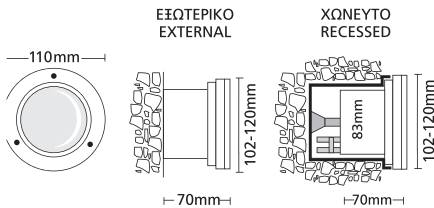

8923 LED 1,5-2W 12V DC

8924 LED 1,5-2W 230V DC

3094 HALOGEN 12V 10-20W G4

3295 HALOPIN 230V 25W G9

- ▶ Φωτιστικό στεγανό επίτοιχο
- ▶ κωνευτό ή εξωτερικό
- ▶ χυτό αλουμινίου,
- ▶ με υάλινο προφυλακτήρα tempered μετ πάχους 4mm
- ▶ με βίδες inox,
- ▶ ελαστικό στεγανοποίησης σιλικόνης
- ▶ κατάλληλο για κήπους, σκαλοπάτια, πεζόδρομους.

- ▶ Waterproof fitting,
- ▶ wall recessed or external
- ▶ from die cast aluminum,
- ▶ with tempered glass mat 4mm thick
- ▶ with inox screws,
- ▶ silicon gasket
- ▶ suitable for gardens, stairs, walkways.

- ▶ Waterproof fitting
- ▶ wall recessed or external
- ▶ from die cast aluminum,
- ▶ with decorative protection grills,
- ▶ with tempered glass mat 4mm thick
- ▶ with inox screws
- ▶ silicon gasket
- ▶ suitable for gardens, stairs, walkways.

- ▶ Waterproof fitting
- ▶ wall recessed or external
- ▶ from die cast aluminum,
- ▶ with directional guard for darklight output
- ▶ with tempered glass mat 4mm thick
- ▶ with inox screws
- ▶ silicon gasket
- ▶ suitable for gardens, stairs, walkways.