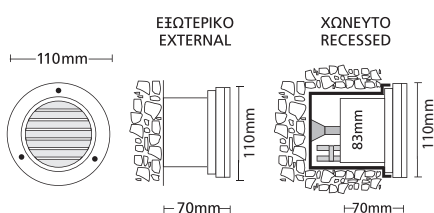

8927 LED 1,5-2W 12V DC

8928 LED 1,5-2W 230V DC

3101 HALOGEN 12V 10-20W G4

3297 HALOPIN 230V 25W G9