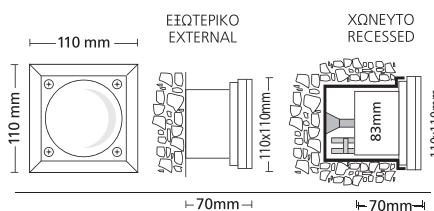

FARETTI 4

- Φωτιστικό στεγανό επίτοιχο
- κωνευτό ή εξωτερικό
- χυτό αλουμινίου
- με υάλινο προφυλακτήρα tempered ματ πάχους 4mm
- με βίδες inox
- ελαστικό στεγανοποίησης σιλικόνης
- κατάλληλο για κήπους, σκαλοπάτια, πεζόδρομους.

- Waterproof fitting
- wall recessed or external
- from die cast aluminum
- with tempered glass mat 4mm thick
- with inox screws
- silicon gasket
- suitable for gardens, stairs, walkways.

8929 LED 1,5-2W 12V DC

8930 LED 1,5-2W 230V DC

3100 HALOGEN 12V 10-20W G4

3298 HALOPIN 230V 25W G9

FARETTI 5

- Φωτιστικό στεγανό επίτοιχο
- κωνευτό ή εξωτερικό
- χυτό αλουμινίου
- με υάλινο προφυλακτήρα tempered ματ πάχους 4mm
- με βίδες inox
- ελαστικό στεγανοποίησης σιλικόνης
- κατάλληλο για κήπους, σκαλοπάτια, πεζόδρομους.

- Waterproof fitting
- wall recessed or external
- from die cast aluminum
- with tempered glass mat 4mm thick
- with inox screws
- silicon gasket
- suitable for gardens, stairs, walkways.

8931 LED 1,5-2W 12V DC

8932 LED 1,5-2W 230V DC

3098 HALOGEN 12V 10-20W G4

3299 HALOPIN 230V 25W G9

FARETTI 6

- Φωτιστικό στεγανό επίτοιχο
- κωνευτό ή εξωτερικό
- χυτό αλουμινίου
- με διακοσμητικές γρίλιες προστασίας
- με υάλινο προφυλακτήρα tempered ματ πάχους 4mm
- με βίδες inox
- ελαστικό στεγανοποίησης σιλικόνης
- κατάλληλο για κήπους, σκαλοπάτια, πεζόδρομους.

- Waterproof fitting
- wall recessed or external
- from die cast aluminum
- with decorative protection grills
- with tempered glass mat 4mm thick
- with inox screws
- silicon gasket
- suitable for gardens, stairs, walkways.

8933 LED 1,5-2W 12V DC

8934 LED 1,5-2W 230V DC

3102 HALOGEN 12V 10-20W G4

3142 HALOPIN 230V 25W G9