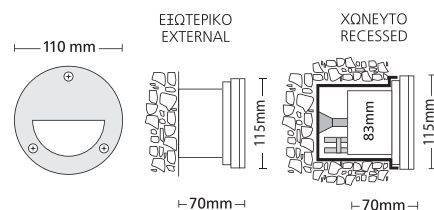

FARETTI 4

- Φωτιστικό στεγανό επίτοιχο
- κωνευτό ή εξωτερικό
- χυτό αλουμινίου
- με υάλινο προφυλακτήρα tempered ματ πάχους 4mm
- με βίδες inox
- ελαστικό στεγανοποίησης σιλικόνης
- κατάλληλο για κήπους, σκαλοπάτια, πεζόδρομους.

- Waterproof fitting
- wall recessed or external
- from die cast aluminum
- with tempered glass mat 4mm thick
- with inox screws
- silicon gasket
- suitable for gardens, stairs, walkways.

8929 LED 1,5-2W 12V DC

8930 LED 1,5-2W 230V DC

3100 HALOGEN 12V 10-20W G4

3298 HALOPIN 230V 25W G9

FARETTI 5

- Φωτιστικό στεγανό επίτοιχο
- κωνευτό ή εξωτερικό
- χυτό αλουμινίου
- με υάλινο προφυλακτήρα tempered ματ πάχους 4mm
- με βίδες inox
- ελαστικό στεγανοποίησης σιλικόνης
- κατάλληλο για κήπους, σκαλοπάτια, πεζόδρομους.

- Waterproof fitting
- wall recessed or external
- from die cast aluminum
- with tempered glass mat 4mm thick
- with inox screws
- silicon gasket
- suitable for gardens, stairs, walkways.

8931 LED 1,5-2W 12V DC

8932 LED 1,5-2W 230V DC

3098 HALOGEN 12V 10-20W G4

3299 HALOPIN 230V 25W G9

FARETTI 6

- Φωτιστικό στεγανό επίτοιχο
- κωνευτό ή εξωτερικό
- χυτό αλουμινίου
- με διακοσμητικές γρίλιες προστασίας
- με υάλινο προφυλακτήρα tempered ματ πάχους 4mm
- με βίδες inox
- ελαστικό στεγανοποίησης σιλικόνης
- κατάλληλο για κήπους, σκαλοπάτια, πεζόδρομους.

- Waterproof fitting
- wall recessed or external
- from die cast aluminum
- with decorative protection grills
- with tempered glass mat 4mm thick
- with inox screws
- silicon gasket
- suitable for gardens, stairs, walkways.

8933 LED 1,5-2W 12V DC

8934 LED 1,5-2W 230V DC

3102 HALOGEN 12V 10-20W G4

3142 HALOPIN 230V 25W G9