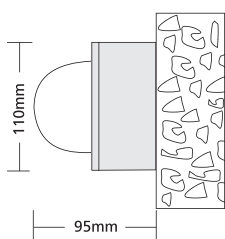

3400 DICHROIC
12V 50W GU5,3

3401 DICHROIC
230V 35-50W GU10

3402 HALOPIN
230V 25-40W G9

CE IP54