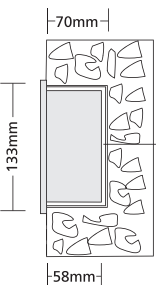

Κουτί επίτοιχης τοποθέτησης
ΚΩΔ. 5277
Box for wall recessed use
CODE 5277