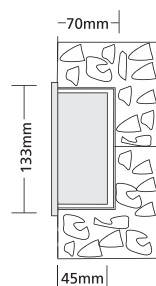

Κουτί επίτοιχης τοποθέτησης
ΚΩΔ. 5277
Box for wall recessed use
CODE 5277