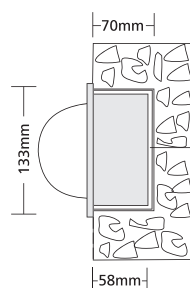

Κουτί επίτοιχης τοποθέτησης
ΚΩΔ. 5277
Box for wall recessed use
CODE 5277