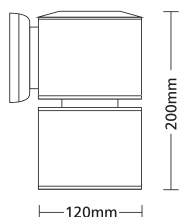

9011 LED LAMP R111
230/12V 7-14W G53

2786 HALLOSPOT R111
230/12V 50W G53

2787 HALLOSPOT R111
230/12V 100W G53

GLASS (4mm) CE IP54