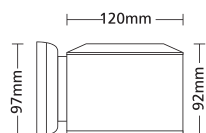

8961 LED LAMP
ΛΕΥΚΟ/WHITE
230V 3X1W Gx5,3

2367 HALLOGEN 230V
60-100W R7S 78mm

2398 HISPOT ES63
230V 75W GU10

2398 DICHROIC 230V
50W GU10

2767 MICROLYNX
230V 7-9W Gx53

2773 HISPOT ES 111
230V 75W GU10

GLASS (4mm) CE IP54