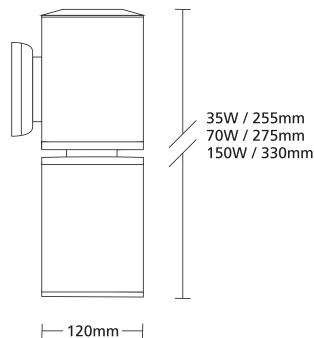

2764 CDM-R111
230V 35W Gx8,5

2484 HQI-T 230V
70W G12

2485 HQI-T 230V
150W G12

GLASS (4mm) CE IP54