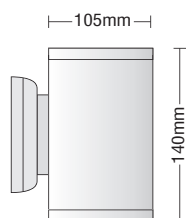

8962 LAMP LED
ΛΕΥΚΟ / WHITE
230V 2x1,3-3W Gx53

3753 MICROLYNX
230V 2x7-9W Gx53

CE IP65