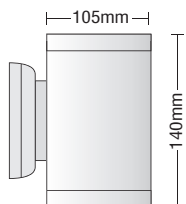

8963 PAR30 LED LAMP
230V 7-15W E27

7278 PAR30
230V 75W E27

3751 PAR20
230V 50W E27

GLASS (5mm) CE IP65