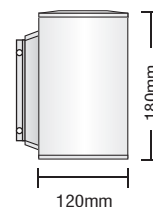

120mm

180mm

ΜΠΛΕ/BLUE: 5102-06 ΠΡΑΣΙΝΟ/GREEN: 5102-08
ΚΟΚΚΙΝΟ/RED: 5102-14 ΚΙΤΡΙΝΟ/YELLOW: 5102-32
- Προσφέρονται και με έγχρωμα γυαλιά tempered πάχους 5mm
- Available with colored tempered glasses 5mm thick