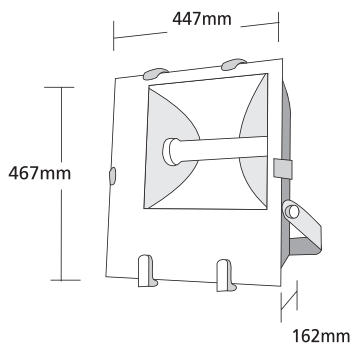

ALPHA 2 250 - 400W

2006

HQL-T
230V 250W E40

2040

HQL-T
230V 400W E40