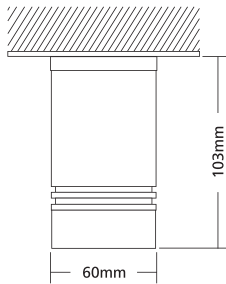

- ▶ Decorative fitting
- ▶ waterproof
- ▶ wall fixed or wall mounted
- ▶ from die cast aluminum
- ▶ for outdoors use
- ▶ with one lighting exit
- ▶ with pyrex protective glass
- ▶ and silicon gasket.

PRESTIGE 8 CEILING

- ▶ Decorative fitting
- ▶ waterproof
- ▶ wall fixed or wall mounted
- ▶ from die cast aluminum
- ▶ for outdoors use
- ▶ with one lighting exit
- ▶ with pyrex protective glass
- ▶ and silicon gasket.