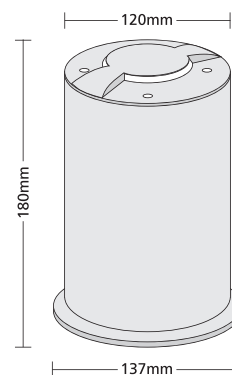

GAIA GARDEN 2

- Διακοσμητικό φωτιστικό κήπου
- στεγανό
- χυτό αλουμινίου
- 2 εξόδων φωτισμού
- με υπερυψωμένο υάλινο προστατευτικό tempered για καλύτερη απόδοση φωτισμού
- με βίδες inox
- και ελαστικά στεγανοποίησης από σιλικόνη
- με δύο στιπιοθλίπτες PG9 ορειχάλκινους IP68 για την είσοδο και έξοδο καλωδίων παροχής ρεύματος
- και ενσωματωμένο κουτί διακλάδωσης καλωδίων.

- Decorative waterproof garden light
- from die cast aluminum
- with 2 lighting exits
- with extolled tempered glass for better lighting performance
- with inox screws, silicon gaskets
- with two nickel plated brass cable glands PG9 IP68 for input and output of supply cables
- and incorporated connection box.

4330

DICHROIC
12V 50W GU5,3

4331

DICHROIC
230V 50W GU10

4331

COMPACT REFLECTOR
7W GU10

GAIA GARDEN 4

- Διακοσμητικό φωτιστικό κήπου
- στεγανό
- χυτό αλουμινίου
- 4 εξόδων φωτισμού
- με υπερυψωμένο υάλινο προστατευτικό tempered για καλύτερη απόδοση φωτισμού
- με βίδες inox
- και ελαστικά στεγανοποίησης από σιλικόνη
- με δύο στιπιοθλίπτες PG9 ορειχάλκινους IP68 για την είσοδο και έξοδο καλωδίων παροχής ρεύματος
- και ενσωματωμένο κουτί διακλάδωσης καλωδίων.

- Decorative waterproof garden light
- from die cast aluminum
- with 4 lighting exits
- with extolled tempered glass for better lighting performance
- with inox screws, silicon gaskets
- with two nickel plated brass cable glands PG9 IP68 for input and output of supply cables
- and incorporated connection box.

4332

DICHROIC
12V 50W GU5,3

4333

DICHROIC
230V 50W GU10

4333

COMPACT REFLECTOR
7W GU10