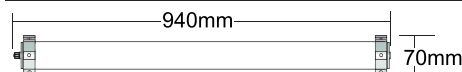

ΣΧΕΔΙΟ A2 / DRAWING A2