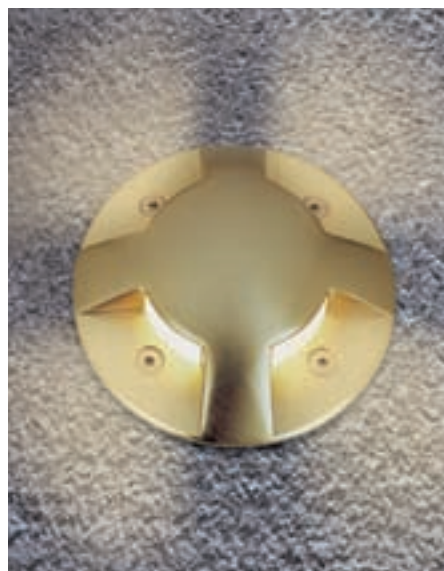

FAROS | TERRA PAR 20 BRASS /4L

Προσφέρονται και για λυχνίες PAR20 LED σε διάφορα χρώματα
Available also for PAR20 LED lamps at different colors