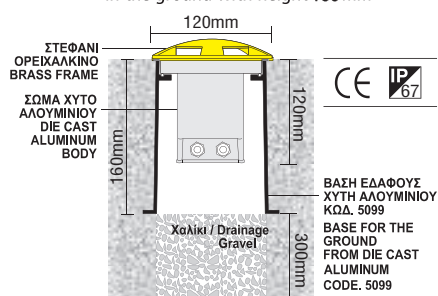

*

Με κινητή λυχνιολαβή για ρυθμιζόμενη δέση φωτισμού
With movable lampholder for adjustable lighting beam

- **4848** DICHROIC
  12V 50W Gu5,3
- **4849** DICHROIC
  230V 50W Gu10
- **4850** HISPOT
  Es63 75W Gu10

Βάση κυτή ορειχάλκινη στρογγυλή για τοποθέτηση στο έδαφος ύψους 160mm
Brass round base for placement in the ground with height 160mm