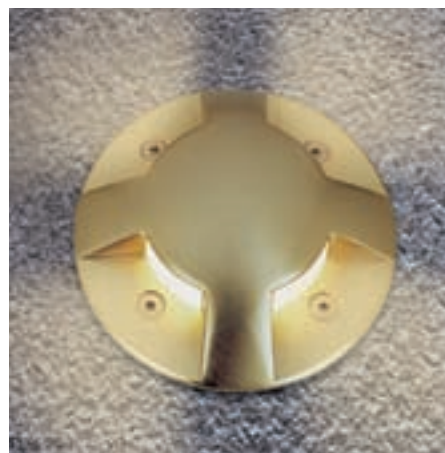

FAROS | GAIA BRASS /4L