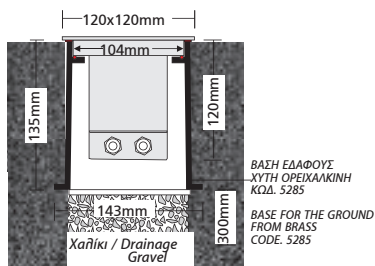

5285 Βάση κυτή ορειχάλκινη στρογγυλή για τοποθέτηση στο έδαφος ύψους 135mm
Brass round base for placement in the ground with height 135mm

ΜΠΛΕ/BLUE: 5291-06 ΠΡΑΣΙΝΟ/GREEN: 5291-08
ΚΟΚΚΙΝΟ/RED: 5291-14 ΚΙΤΡΙΝΟ/YELLOW: 5291-31
- Προσφέρονται και με εγχρώμα γυαλιά tempered πάχους 5mm
- Available with colored tempered glasses 5mm thick

- ▶ Waterproof ground buried fitting
- ▶ made from brass,
- ▶ with tempered glass transparent or mat 10mm thick
- ▶ with inox screws, silicon gaskets
- ▶ with 1 or 2 cable glands PGII IP68
- ▶ for input and output of supply cables.
- ▶ Available with brass base for the ground CODE 5285.