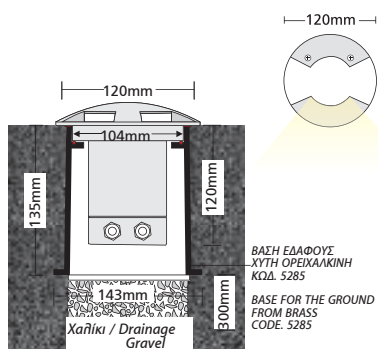

- ▶ Waterproof ground buried fitting
- ▶ made from brass,
- ▶ with tempered glass transparent or mat 10mm thick
- ▶ with inox screws, silicon gaskets
- ▶ with 1 or 2 cable glands PGII IP68
- ▶ for input and output of supply cables.
- ▶ Available with brass base for the ground CODE 5285.

FAROS 1 GAIA BRASS

FAROS 1 GAIA BRASS / 1L

4743  DICHROIC 12V 50W GU5,3 

4744  DICHROIC 230V 50W GU10 

4745  COMPACT REFLECTOR 7W GU10 

5285 Βάση κυτή ορειχάλκινη στρογγυλή για τοποθέτηση στο έδαφος ύψους 135mm
Brass round base for placement in the ground with height 135mm