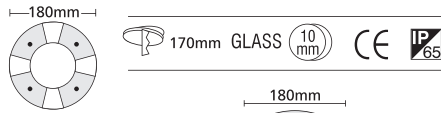

4541

PAR30
230V 75W E27

4544

PAR20
230V 50W E27

4604

DULUX-EL
230V 15-23W E27

4541/4544