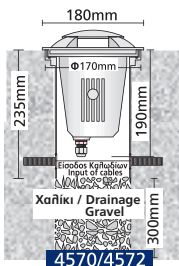

4570

PAR30
230V 75W E27

4572

PAR20
230V 50W E27

4606

DULUX-EL
230V 15-23W E27

4570/4572