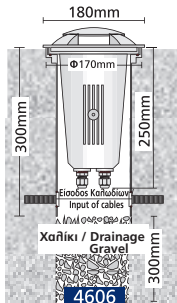

4541

PAR30
230V 75W E27

4544

PAR20
230V 50W E27

4604

DULUX-EL
230V 15-23W E27

4541/4544

4604

- Στεγανό φωτιστικό εδάφους
- χυτό αλουμινίου βαρέως τύπου
- με 1 έξοδο φωτισμού
- με βάση στηρίξεως εντός του εδάφους χυτή αλουμινίου
- με υάλινο προφυλακτήρα tempered πάχους 10mm
- με βίδες inox
- ελαστικά στεγανοποίησης από σιλικόνη και στυπιοθλίπτη PGI3,5 από πολυαμίδη IP68.

- Waterproof ground buried fitting
- from heavy duty die cast aluminum
- with 1 lighting exit
- with die cast aluminum base for support into the ground
- with tempered glass 10mm thick
- with inox screws,
- silicon gaskets
- and polyamide cable gland PGI3,5 IP68.

FAROS 2 / 1L

4562

PAR30
230V 75W E27

4571

PAR20
230V 50W E27

4605

DULUX-EL
230V 15-23W E27

4562/4571

4605

- Στεγανό φωτιστικό εδάφους
- χυτό αλουμινίου βαρέως τύπου
- με 2 εξόδους φωτισμού
- με βάση στηρίξεως εντός του εδάφους χυτή αλουμινίου
- με υάλινο προφυλακτήρα tempered πάχους 10mm
- με βίδες inox
- ελαστικά στεγανοποίησης από σιλικόνη και στυπιοθλίπτη PGI3,5 από πολυαμίδη IP68.

- Waterproof ground buried fitting
- from heavy duty die cast aluminum
- with 2 lighting exits
- with die cast aluminum base for support into the ground
- with tempered glass 10mm thick
- with inox screws,
- silicon gaskets
- and polyamide cable gland PGI3,5 IP68.

FAROS 2 / 2L

4570

PAR30
230V 75W E27

4572

PAR20
230V 50W E27

4606

DULUX-EL
230V 15-23W E27

4570/4572

4606

- Στεγανό φωτιστικό εδάφους
- χυτό αλουμινίου βαρέως τύπου
- με 4 εξόδους φωτισμού
- με βάση στηρίξεως εντός του εδάφους χυτή αλουμινίου
- με υάλινο προφυλακτήρα tempered πάχους 10mm
- με βίδες inox
- ελαστικά στεγανοποίησης από σιλικόνη και στυπιοθλίπτη PGI3,5 από πολυαμίδη IP68.