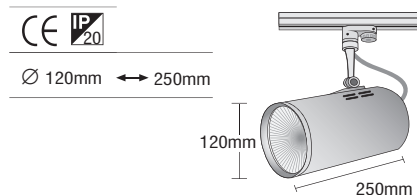

- Διακοσμητικός προβολέας εσωτερικού χώρου
- χυτός αλουμινίου
- περιστρεφόμενος με οριζόντια και κάθετη κίνηση
- με υάλινο προφυλακτήρα tempered πάχους 4mm διάφανο ή ματ
- και ενσωματωμένο ηλεκτρονικό σύστημα έναυσης
- κατάλληλος για φωτισμό καταστημάτων, βιτρινών, εκθεσιακών χώρων
- Προσφέρεται και με adaptor για τοποθέτηση σε ράγα

- Decorative projector for indoors use
- from die cast aluminum
- adjustable with horizontal and vertical movement
- with tempered glass 4mm thick transparent or mat
- and incorporated electronic gear box
- for use at shops, shopwindows, showrooms
- Available with adaptor suitable for track

8453		HCI-TC 35W G8,5			
8454		HCI-TC 70W G8,5			
8455		HQI-T 230V 35W G12			
8456		HQI-T 230V 70W G12			
8457		BRITESPOT Es111 230V 35W GX10			
8458		BRITESPOT Es111 230V 70W GX10