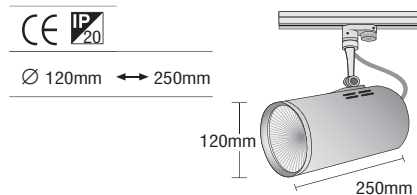

- Διακοσμητικός προβολέας εσωτερικού χώρου
- χυτός αλουμινίου
- περιστρεφόμενος με οριζόντια και κάθετη κίνηση
- με υάλινο προφυλακτήρα tempered πάχους 4mm διάφανο ή ματ
- και ενσωματωμένο ηλεκτρονικό σύστημα έναυσης
- κατάλληλος για φωτισμό καταστημάτων, βιτρινών, εκθεσιακών χώρων
- Προσφέρεται και με adaptor για τοποθέτηση σε ράγα

- Decorative projector for indoors use
- from die cast aluminum
- adjustable with horizontal and vertical movement
- with tempered glass 4mm thick transparent or mat
- and incorporated electronic gear box
- for use at shops, shopwindows, showrooms
- Available with adaptor suitable for track

7321		HCI-TC 35W G8,5			
7322		HCI-TC 70W G8,5			
7323		HQI-T 230V 35W G12			
7324		HQI-T 230V 70W G12			
7325		BRITESPOT Es111 230V 35W GX10			
7326		BRITESPOT Es111 230V 70W GX10