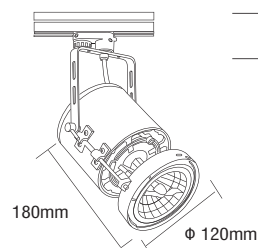

- Διακοσμητικός προβολέας εσωτερικού χώρου
- χυτός αλουμινίου,
- περιστρεφόμενος με κάθετη και οριζόντια κίνηση
- με ενσωματωμένο μετασχηματιστή
- κατάλληλος για φωτισμό καταστημάτων, βιτρινών, εκθεσιακών χώρων.
- Προσφέρεται και με adaptor για τοποθέτηση σε ράγα.

- Decorative projector for indoors use
- from die cast aluminum
- adjustable with horizontal and vertical movement
- with incorporated transformer
- for use at shops, shopwindows, showrooms.
- Available with adaptor suitable for track.

9426 HALLOSPOT R111
230V/12V 50W G53

9427 HALLOSPOT R111
230V/12V 100W G53