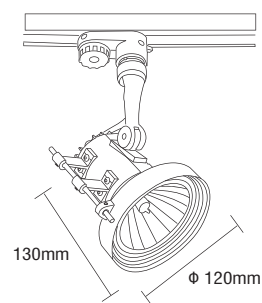

- Διακοσμητικός προβολέας εσωτερικού χώρου
- χυτός αλουμινίου
- περιστρεφόμενος με οριζόντια και κάθετη κίνηση
- κατάλληλος για φωτισμό καταστημάτων, βιτρινών, εκθεσιακών χώρων.
- Προσφέρεται και με adaptor για τοποθέτηση σε ράγα.

- Decorative projector for indoors use
- from die cast aluminum
- adjustable with horizontal and vertical movement
- for use at shops, shopwindows, showrooms.
- Available with adaptor suitable for track.

7821 RAR30
230V 75-100W E27