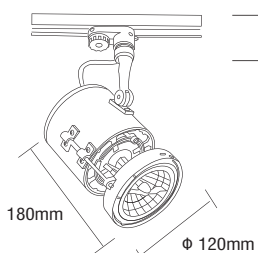

- Διακοσμητικός προβολέας εσωτερικού χώρου
- χυτός αλουμινίου,
- περιστρεφόμενος με κάθετη και οριζόντια κίνηση
- με ενσωματωμένο μετασχηματιστή
- κατάλληλος για φωτισμό καταστημάτων, βιτρινών, εκθεσιακών χώρων.
- Προσφέρεται και με adaptor για τοποθέτηση σε ράγα

- Decorative projector for indoors use
- from die cast aluminum
- adjustable with horizontal and vertical movement
- with incorporated transformer
- for use at shops, shopwindows, showrooms.
- Available with adaptor suitable for track.

8421 HALLOSPOT R111
230V/12V 50W G53

9428 HALLOSPOT R111
230V/12V 100W G53