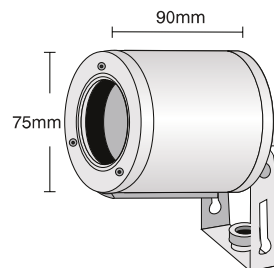

- ▶ Decorative waterproof projector
- ▶ from die cast aluminum
- ▶ for outdoors use
- ▶ with tempered glass 4mm thick pyrex
- ▶ with inox screws, polyamide cable gland Pg9 Ip68 and silicon gaskets
- ▶ with leds 12V or 230V AC in white - blue - red - yellow - green color of high lighting efficiency
- ▶ suitable for decorative lighting of architectural details such a statues, columns, windows.

9267

LED LAMP ΛΕΥΚΟ/
WHITE 12V 1-3-7W
Mr16 GU5,3

9268

LED LAMP ΛΕΥΚΟ/
WHITE 230V 1-3-7W
GU10

GLASS(6mm)

TUBE ENERGY 2 LED

- ▶ Διακοσμητικός προβολέας στεγανός
- ▶ χυτός αλουμινίου
- ▶ εξωτερικού χώρου
- ▶ με υάλινο προφυλακτήρα pyrex πάχους 4mm διάφανο
- ▶ με βίδες inox, σιπιοθλίπτη Pg9 από πολυαμίδη Ip68 και ελαστικά στεγανοποίησης από σιλικόνη
- ▶ με leds 230V AC σε χρώματα λευκό - μπλε - κόκκινο - κίτρινο - πράσινο υψηλής φωτεινότητας,
- ▶ κατάλληλος για φωτισμό αρχιτεκτονικών λεπτομερειών, όπως αγαλμάτων, κολόνων, παραθύρων.

- ▶ Decorative waterproof projector
- ▶ from die cast aluminum
- ▶ for outdoors use
- ▶ with tempered glass 4mm thick pyrex
- ▶ with inox screws
- ▶ polyamide cable gland Pg9 Ip68 and silicon gaskets
- ▶ with leds 230V AC in white-blue-red-yellow-green color of high lighting efficiency
- ▶ suitable for decorative lighting of architectural details such a statues, columns, windows.

- ▶ Decorative waterproof projector
- ▶ from heavy duty die cast aluminum
- ▶ with tempered glass transparent or mat 5mm thick
- ▶ with inox screws
- ▶ 1 or 2 brass nickel plated cable glands PGII, Ip68, for input and output of supply cables and incorporated connection box
- ▶ with leds 12V or 230V AC in white - blue - red - yellow - green color of high lighting efficiency
- ▶ suitable for external lighting of shops, houses, gardens.