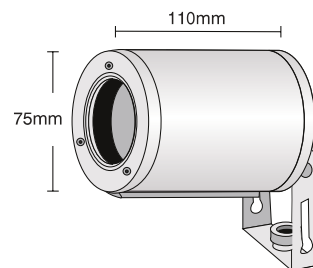

- Διακοσμητικός προβολέας στεγανός
- χυτός αλουμινίου
- εξωτερικού χώρου
- με υάλινο προφυλακτήρα pyrex πάχους 4mm διάφανο
- με βίδες inox, σιπιοθλίπτη Pg9 από πολυαμίδη Ip68 και ελαστικά στεγανοποίησης από σιλικόνη
- με leds 230V AC σε χρώματα λευκό - μπλε - κόκκινο - κίτρινο - πράσινο υψηλής φωτεινότητας,
- κατάλληλος για φωτισμό αρχιτεκτονικών λεπτομερειών, όπως αγαλμάτων, κολόνων, παραθύρων.

- Decorative waterproof projector
- from die cast aluminum
- for outdoors use
- with tempered glass 4mm thick pyrex
- with inox screws
- polyamide cable gland Pg9 Ip68 and silicon gaskets
- with leds 230V AC in white-blue-red-yellow-green color of high lighting efficiency
- suitable for decorative lighting of architectural details such a statues, columns, windows.

9269

LED LAMP ΛΕΥΚΟ/
WHITE 230V 7W
Mr16 GU10

GLASS(6mm)