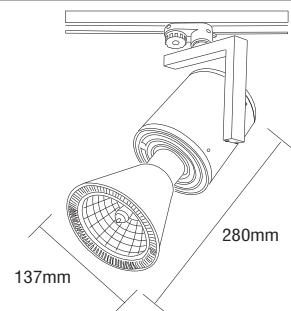

- Διακοσμητικός προβολέας εσωτερικού χώρου
- χυτός αλουμινίου,
- με υάλινο προφυλακτήρα tempered διάφανο πάχους 4mm
- περιστρεφόμενος με οριζόντια και κάθετη κίνηση
- και ενσωματωμένο ηλεκτρονικό σετ έναυσης
- κατάλληλος για φωτισμό καταστημάτων, βιτρινών, εκθεσιακών χώρων
- Προσφέρεται και με adaptor για τοποθέτηση σε ράγα

- Decorative projector for indoors use
- from die cast aluminum
- adjustable with horizontal and vertical movement
- with tempered glass transparent 4mm thick and incorporated electronic gear box
- for use at shops, shopwindows, showrooms.
- Available with adaptor suitable for track.

9438		HALLSPOT R111 230/12V 50W G53			
7947		HQI-T 230V 35W G12			
7948		HQI-T 230V 70W G12			
7949		HCI-TC 230V 35W G8,5			
7950		HCI-TC 230V 70W G8,5			

GLASS (4mm) CE IP20