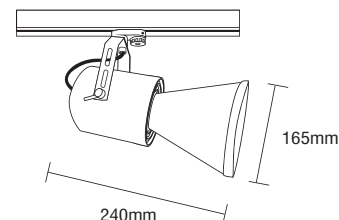

- Διακοσμητικός προβολέας εσωτερικού χώρου
- χυτός αλουμινίου
- με υάλινο προφυλακτήρα tempered διάφανο πάχους 4mm
- και ενσωματωμένο ηλεκτρονικό σετ έναυσης
- κατάλληλος για φωτισμό καταστημάτων, βιτρινών, εκθεσιακών χώρων
- Προσφέρεται και με adaptor για τοποθέτηση σε ράγα

- Decorative projector for indoors use
- from die cast aluminum
- with tempered glass transparent 4mm thick and incorporated electronic gear box
- for use at shops, shopwindows, showrooms.
- Available with adaptor suitable for track.

2997		HQI-T 230V 35W G12			
2998		HQI-T 230V 70W G12			
7892		HALLSPOT R111 230/12V 50W G53			
7893		HALLSPOT R111 230/12V 100W G53			

GLASS (4mm) CE IP20