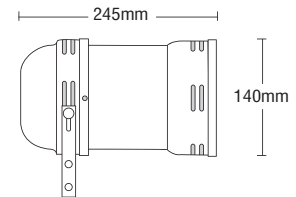

- Διακοσμητικός προβολέας εσωτερικού χώρου
- βαμμένος με ηλεκτροστατική βαφή ή ανοδωμένος
- με υάλινο προστατευτικό tempered διάφανο πάχους 4mm ή ματ
- και ενσωματωμένο ηλεκτρονικό σετ έναυσης
- κατάλληλος για φωτισμό καταστημάτων, βιτρινών, εκθεσιακών χώρων
- Προσφέρεται και με adaptor για τοποθέτηση σε ράγα

- Decorative projector for indoors use
- painted with electrostatic powder or anodised
- with tempered glass transparent or mat 4mm thick
- and incorporated electronic gear box for use at shops, shopwindows, showrooms.
- Available with adaptor suitable for track.

3924 HQI-T 230V 35W G12

3925 HQI-T 230V 70W G12

GLASS (4mm)