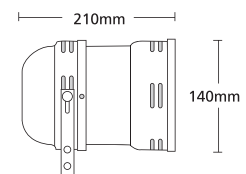

- Διακοσμητικός προβολέας αλουμινίου εσωτερικού χώρου
- βαμμένος με ηλεκτροστατική βαφή ή ανοδωμένος
- για φωτισμό εκθεσιακών χώρων, βιτρινών, καταστημάτων.
- Προσφέρεται με βάση για επίτοιχη τοποθέτηση ή με adaptor για τοποθέτηση σε ράγα

- Decorative aluminum projector for indoors use
- painted with electrostatic powder or anodised
- for use at shops, showrooms, shopwindows.
- Available with base for wall placement or with adaptor suitable for track.

2260 PAR 30 230V 75-100W E27

2268 HALLOSPOT R111 230/12V 50W G53

2248 HALLOSPOT R111 230/12V 100W G53

2269 PAR 36 230/12V 30-50W SEALED BEAM