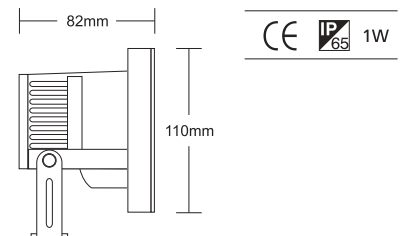

- Στεγανός προβολέας
- χυτός αλουμινίου βαρέως τύπου
- με υάλινο προστακτική tempered πάχους 5mm διάφανο
- με 12 leds 12V ή 24V AC σε χρώματα σε χρώματα λευκό - μπλε - κόκκινο - κίτρινο - πράσινο υψηλής φωτεινότητας
- με βίδες inox
- ελαστικά στεγανοποίησης από σιλικόνη
- 1 ή 2 στυπιοθλίπτες ορειχάλκινους PG1 I IP68 για την είσοδο και έξοδο των καλωδίων παροχής ρεύματος
- και ενσωματωμένο κουτί διακλάδωσης καλωδίων
- κατάλληλος για εξωτερικό φωτισμό καταστημάτων, οικιών, κήπων.

- Decorative waterproof projector
- from heavy duty die cast aluminum
- with tempered glass 5mm thick transparent
- with 12 leds 12V or 24V AC in white - blue - red - yellow - green color of high lighting efficiency
- with inox screws, silicon gaskets
- 1 or 2 brass nickel plated cable glands PG1 I IP68
- for input and output of supply cables
- and incorporated connection box
- suitable for external lighting of shops, houses, gardens

3459 ΛΕΥΚΟ / WHITE LED
3464 ΜΠΛΕ / BLUE LED
3465 ΠΡΑΣΙΝΟ / GREEN LED
3466 ΚΟΚΚΙΝΟ / RED LED
3467 ΚΙΤΡΙΝΟ / YELLOW LED