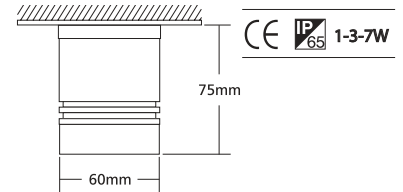

- Διακοσμητικό φωτιστικό
- οροφής ή επίτοιχο στεγανό
- χυτό αλουμινίου σταθερό
- για εξωτερικούς ή εσωτερικούς χώρους
- με μια έξοδο φωτισμού
- κατάλληλο για λαμπύρα led MR16 12V ή 230V 1-3-7W GU10 σε χρώματα λευκό - μπλε - κόκκινο - κίτρινο - πράσινο υψηλής φωτεινότητας
- με υάλινο προστακτική γυαλί pyrex
- και ελαστικά στεγανοποίησης σιλικόνης

- Decorative fitting waterproof
- wall fixed or wall mounted
- from die cast aluminum
- for indoors and outdoors use
- with one lighting exit
- available with led lamp MR16 12V 1-3-7W or 230V 1-3-7W GU10 gasket in white - blue - red - yellow - green color of high lighting efficiency
- with pyrex protective glass
- and silicon gasket

3433 LED LAMP ΛΕΥΚΟ / WHITE
12V 1-3W-7W Mr16 GU5,3

3434 LED LAMP ΛΕΥΚΟ / WHITE 230V 1-3-7W GU10