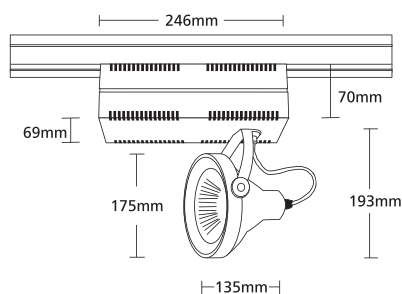

1658

CDM-R 230V
70W E27 (HQI)

CE IP20