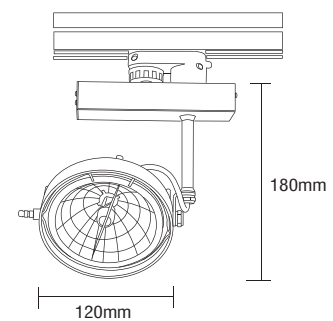

NEW

EXPLORER MEDIUM 5

- Διακοσμητικό σποτ
- εσωτερικού χώρου
- χυτό αλουμινίου
- περιστρεφόμενο οριζοντίως και καθέτως
- κατάλληλο για φωτισμό βιτρινών, εκθεσιακών χώρων.
- Προσφέρεται με adaptor για τοποθέτηση σε ράγα.

- Decorative projector
- for indoors use
- from die cast aluminum
- horizontally and vertically adjustable
- Available with adaptor suitable for track.

7411

HISPOT ES111
230V 75W Gu10

FOCUS TRACK I

- Διακοσμητικό σποτ εξωτερικό
- χυτό αλουμινίου
- περιστρεφόμενο με κάθετη και οριζόντια κίνηση
- εσωτερικού χώρου
- με ηλεκτρονικό μετασχηματιστή 50W
- εντός διακοσμητικού κιβωτίου από αλουμίνιο
- κατάλληλου για τοποθέτηση σε τριφασική ράγα
- για φωτισμό βιτρινών, καταστημάτων εκθεσιακών χώρων.

- Decorative spotlight external
- from die cast aluminum
- adjustable with horizontal and vertical movement
- with electronic transformer 50W
- in decorative aluminum box
- suitable for three phase track
- for lighting shopwindows, showrooms.

7923

HALLOSPOT R111
230/12V 50W G53

FOCUS TRACK 2

- Διακοσμητικό προβολέας
- εσωτερικού χώρου
- χυτός αλουμινίου,
- περιστρεφόμενος με κάθετη και οριζόντια κίνηση
- με ενσωματωμένο ηλεκτρονικό σύστημα έναυσης εντός κιβωτίου από αλουμίνιο
- κατάλληλου για τοποθέτηση σε τριφασική ράγα
- για φωτισμό καταστημάτων, βιτρινών, εκθεσιακών χώρων

- Decorative projector
- for indoors use
- from die cast aluminum
- adjustable with horizontal and vertical movement
- with incorporated electronic gear box in decorative aluminium box
- suitable for three phase track
- for use at shops, shop windows, showrooms

7922

HALLOSPOT R111
230/12V 50W G53

FOCUS TRACK DOUBLE