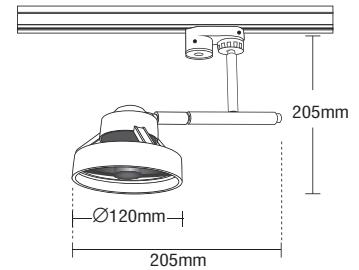

- ▶ Decorative projector
- ▶ for indoors use
- ▶ from die cast aluminum
- ▶ horizontally and vertically adjustable
- ▶ Available with adaptor suitable for track.

7411

HISPOT ES111  
230V 75W Gu10