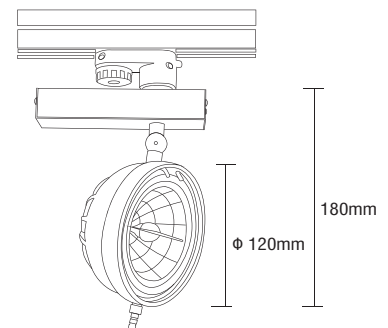

NEW

EXPLORER MEDIUM 5

- Διακοσμητικό σποτ
- εσωτερικού χώρου
- χυτό αλουμινίου
- περιστρεφόμενο οριζοντίως και καθέτως
- κατάλληλο για φωτισμό βιτρινών, εκθεσιακών χώρων.
- Προσφέρεται με adaptor για τοποθέτηση σε ράγα.

- Decorative projector
- for indoors use
- from die cast aluminum
- horizontally and vertically adjustable
- Available with adaptor suitable for track.

7411

HISPOT ES111
230V 75W Gu10

FOCUS TRACK I

- Διακοσμητικό σποτ εξωτερικό
- χυτό αλουμινίου
- περιστρεφόμενο με κάθετη και οριζόντια κίνηση
- εσωτερικού χώρου
- με ηλεκτρονικό μετασχηματιστή 50W
- εντός διακοσμητικού κιβωτίου από αλουμίνιο
- κατάλληλου για τοποθέτηση σε τριφασική ράγα
- για φωτισμό βιτρινών, καταστημάτων εκθεσιακών χώρων.

- Decorative spotlight external
- from die cast aluminum
- adjustable with horizontal and vertical movement
- with electronic transformer 50W
- in decorative aluminum box
- suitable for three phase track
- for lighting shopwindows, showrooms.

7923

HALLOSPOT R111
230/12V 50W G53

FOCUS TRACK 2

- Διακοσμητικό προβολέας
- εσωτερικού χώρου
- χυτός αλουμινίου,
- περιστρεφόμενος με κάθετη και οριζόντια κίνηση
- με ενσωματωμένο ηλεκτρονικό σύστημα έναυσης εντός κιβωτίου από αλουμίνιο
- κατάλληλου για τοποθέτηση σε τριφασική ράγα
- για φωτισμό καταστημάτων, βιτρινών, εκθεσιακών χώρων

- Decorative projector
- for indoors use
- from die cast aluminum
- adjustable with horizontal and vertical movement
- with incorporated electronic gear box in decorative aluminium box
- suitable for three phase track
- for use at shops, shop windows, showrooms

7922

HALLOSPOT R111
230/12V 50W G53

FOCUS TRACK DOUBLE