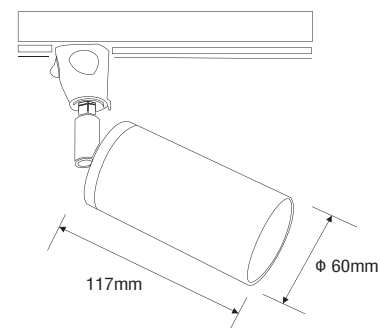

- Διακοσμητικό σποτ
- εσωτερικού χώρου
- με υάλινο προφυλακτήρα tempered ματ
- περιστρεφόμενο οριζοντίως και κάθετως
- κατάλληλο για φωτισμό καταστημάτων, βιτρινών, εκθεσιακών, χώρων.
- Προσφέρεται και με adaptor για τοποθέτηση σε ράγα.

- Decorative spot
- for indoors use
- with tempered glass mat
- adjustable horizontally and vertically
- for use at shops, shopwindows, showrooms.
- Available with adaptor suitable for track.

7859 DICHROIC
230V 20-35W Gu10

CE