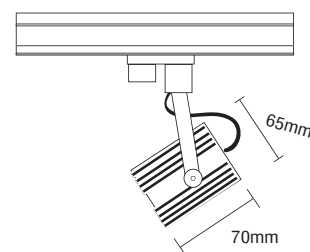

- Διακοσμητικός προβολέας
- εσωτερικού χώρου
- χυτός αλουμινίου
- περιστρεφόμενος
- κατάλληλος για φωτισμό καταστημάτων, βιτρινών, εκθεσιακών χώρων
- Προσφέρεται και με adaptor για τοποθέτηση σε ράγα.

- Decorative projector
- for indoors use
- from die cast aluminum
- adjustable
- for use at shops, shop windows, showrooms
- Available with adaptor suitable for track

2994 DICHROIC
35-50W GU10

CE