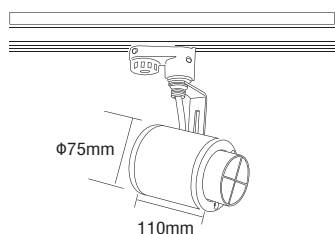

7812

DICHROIC
12V 50W GU5,3

7813

DICHROIC
230V 50W GU10

CE

IP20